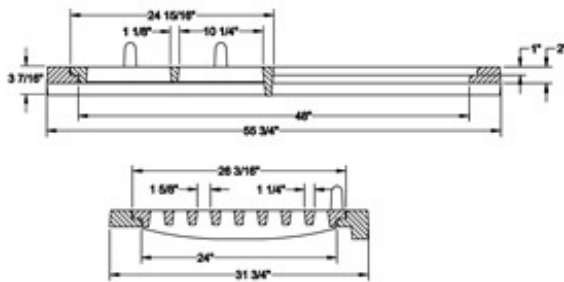

2412

CATCH BASIN INLET FRAME & GATES

Catalog No.	A	B	E	G	H	Curb H	Style	Open Area Sq. In.
** 2412	25 X 26 1/4	1	31 3/4 X 55 3/4	2	2		A	534

1. Frame requires two gates.

All dimensions are listed in inches unless otherwise noted.