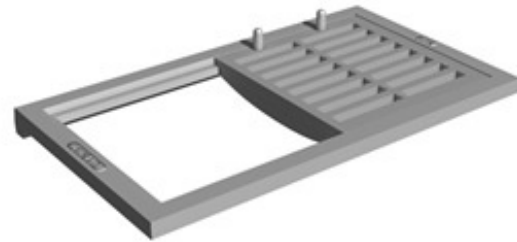

2412

CATCH BASIN INLET FRAME & GATES

Catalog No.	A	B	E	G	H	Curb H	Style	Open Area Sq. In.
** 2412	25 X 26 1/4	1	31 3/4 X 55 3/4	2	2		A	534

1. Frame requires two gates.

All dimensions are listed in inches unless otherwise noted.