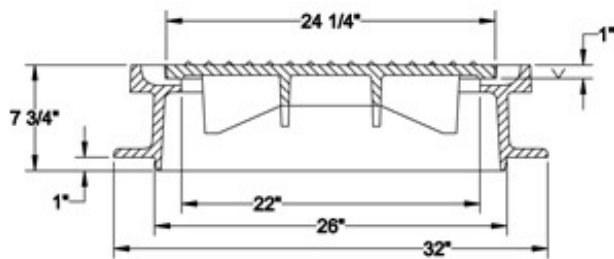

### MANHOLE RING & VENTED COVER

Catalog Number	Frame Type	A	B	C	E	F	Duty
1277	C	24 1/4	1	22	32	6 3/4	Heavy

1. Cover can be furnished solid, vented or grated.

All dimensions are listed in inches unless otherwise noted.