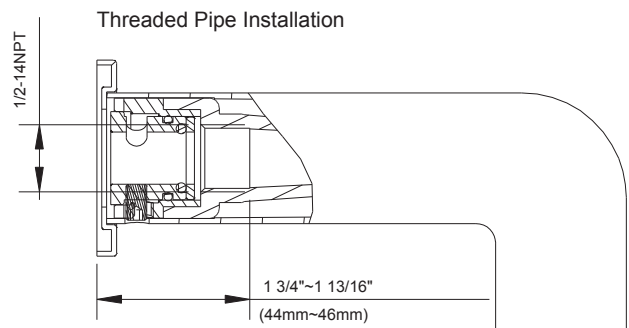

SPECIFICATIONS

Features/Benefits

- Fits 1/2" Copper or 1/2" IPS Stub Out Nipple
- 6 3/8" Spout Length
- All Metal Body

Available Color/Finishes

Color	Description
-------	-------------

	Chrome
---	--------

Please see gerberonline.com or current price list for available finishes. Finish is defined by additional suffix.