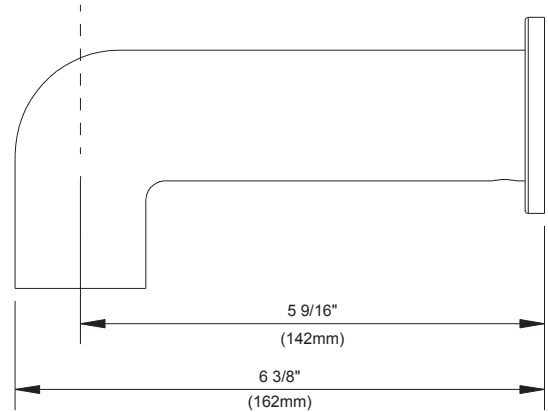

SPECIFICATIONS

Features/Benefits

- Fits 1/2" Copper or 1/2" IPS Stub Out Nipple
- 6 3/8" Spout Length
- All Metal Body

Available Color/Finishes

Color	Description
-------	-------------

	Chrome
---	--------

Please see gerberonline.com or current price list for available finishes. Finish is defined by additional suffix.