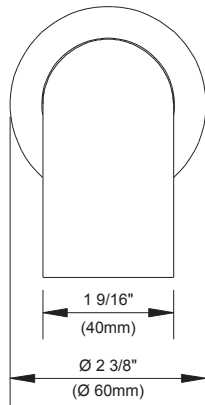

SPECIFICATIONS

Features/Benefits

- Fits 1/2" Copper or 1/2" IPS Stub Out Nipple
- 6 3/8" Spout Length
- All Metal Body

Available Color/Finishes

Color	Description
-------	-------------

	Chrome
---	--------

Please see gerberonline.com or current price list for available finishes. Finish is defined by additional suffix.