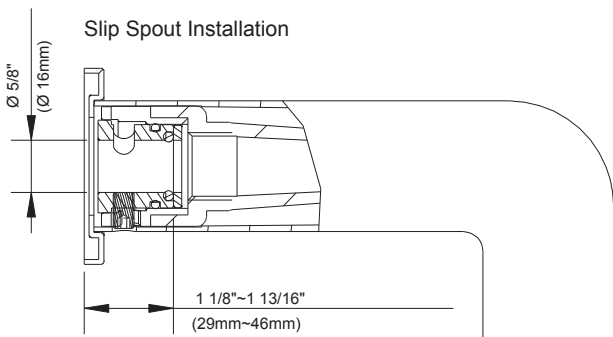

SPECIFICATIONS

Features/Benefits

- Fits 1/2" Copper or 1/2" IPS Stub Out Nipple
- 6 3/8" Spout Length
- All Metal Body

Available Color/Finishes

Color	Description
-------	-------------

	Chrome
---	--------

Please see gerberonline.com or current price list for available finishes. Finish is defined by additional suffix.