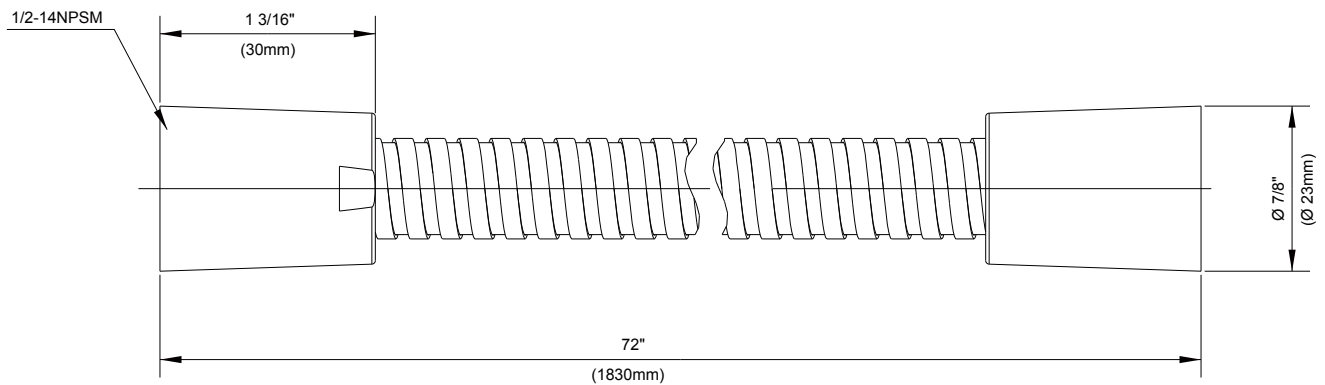

Standards & Certifications

Submittal Information:

Name: _____ Contractor: _____
Location: _____ Contact #: _____