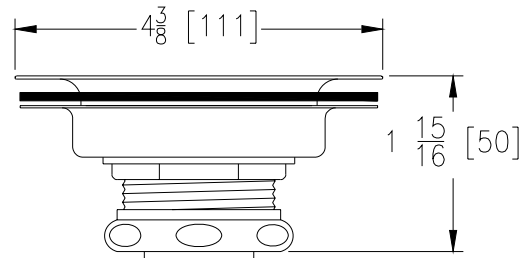

WIDE TOP SINK STRAINER

Z8739-PC TO Z8739-17-PC

TAG _____

Engineering Specification: Zurn Z8739-PC TO Z8739-17-PC -Chrome-plated wrought brass sink strainer for use on stainless steel and/or cast iron sinks. Includes 1-1/2" x 4" 20 gauge tailpiece as standard.

Z8739LTLBN-PC

- Z8739-PC**
- Z8739LBN-PC**
- Z8739TR-PC**
- Z8739-17-PC**

PRODUCT NUMBER	DESCRIPTION	GAUGE TAILPIECE	MASTER CARTON
Z8739-PC	BRASS LOCKNUT, BRASS TAILPIECE NUT, WITH TAILPIECE	20	24
Z8739LTLBN-PC	ZINC LOCKNUT, BRASS TAILPIECE NUT, LESS TAILPIECE	NA	24
Z8739LBN-PC	ZINC LOCKNUT, BRASS TAILPIECE NUT, WITH TAILPIECE	20	24
Z8739TR-PC	ZINC LOCKNUT, ZINC TAILPIECE NUT, WITH TAILPIECE	20	24
Z8739-17-PC	BRASS LOCKNUT, BRASS TAILPIECE NUT, WITH 17 GA. TAILPIECE	17	24