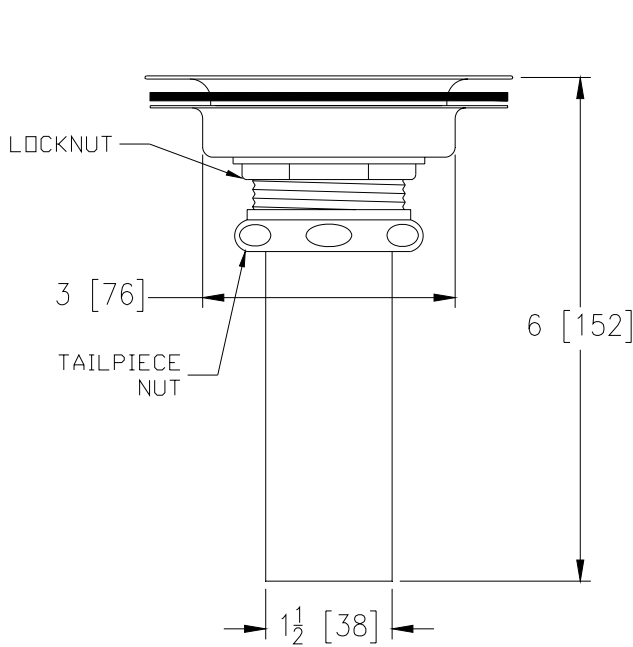

WIDE TOP SINK STRAINER

Z8739-PC TO Z8739-17-PC

TAG _____

Engineering Specification: Zurn Z8739-PC TO Z8739-17-PC -Chrome-plated wrought brass sink strainer for use on stainless steel and/or cast iron sinks. Includes 1-1/2" x 4" 20 gauge tailpiece as standard.

Z8739LTLBN-PC

- Z8739-PC**
- Z8739LBN-PC**
- Z8739TR-PC**
- Z8739-17-PC**

PRODUCT NUMBER	DESCRIPTION	GAUGE TAILPIECE	MASTER CARTON
Z8739-PC	BRASS LOCKNUT, BRASS TAILPIECE NUT, WITH TAILPIECE	20	24
Z8739LTLBN-PC	ZINC LOCKNUT, BRASS TAILPIECE NUT, LESS TAILPIECE	NA	24
Z8739LBN-PC	ZINC LOCKNUT, BRASS TAILPIECE NUT, WITH TAILPIECE	20	24
Z8739TR-PC	ZINC LOCKNUT, ZINC TAILPIECE NUT, WITH TAILPIECE	20	24
Z8739-17-PC	BRASS LOCKNUT, BRASS TAILPIECE NUT, WITH 17 GA. TAILPIECE	17	24