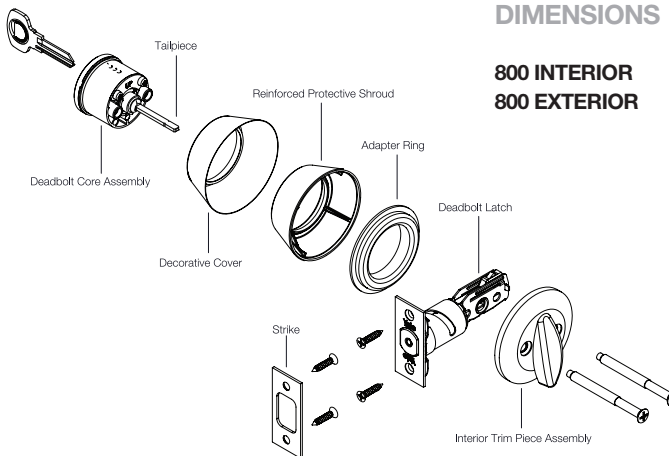

Deadbolt Specifications

Door Specs	2 1/8" Face Bore 1" Edge Bore 2 3/8" or 2 3/4" Backset Box Pack: Latch Face 1" x 2 1/4" RC (Round Corner) SC (Square Corner, optional)
Latch	Box Pack: Adjustable 2 3/8" or 2 3/4" RC RC (Round Corner)
Door Thickness	1 3/8" to 1 3/4"
Cylinder	5 Pin Cylinder (KW-1 Compatible) SC-1, PARA optional
Keying	Box Pack: KD (Keyed Different) KA3 (Keyed Alike) Clear Pack: KA3 (Keyed Alike in sets of 3)
Faceplate	1" W x 2 1/4" H RC (Round Corner)
Strike	Box Pack: 1 x 2 1/4" RC (Round Corner)
Certified ANSI/BHMA	A156.5, Grade 3

DIMENSIONS	A	B	C
800 INTERIOR	2 1/2"	15/16"	2"
800 EXTERIOR	2 1/2"	1"	1 7/8"

1. **FUNCTIONS**
2. **DEADBOLT**
3. **DUMMY 810**
   - **SINGLE CYLINDER 820**
   - **DOUBLE CYLINDER 840**
   - **ONE SIDED W/ PLATE 860**
   - **ONE WAY 880**

FLASHship™ US3 US5 US10BP US10BE US15 US15A US26 US26D GM SB

DUMMY	US3	US5	US10BP	US10BE	US15	US15A	US26	US26D	GM	SB
SINGLE CYL	•	•	•		•	•	•	•	•	•
DOUBLE CYL			•		•	•			•	•
ONE SIDED/ PLATE								•		
ONE WAY					•			•