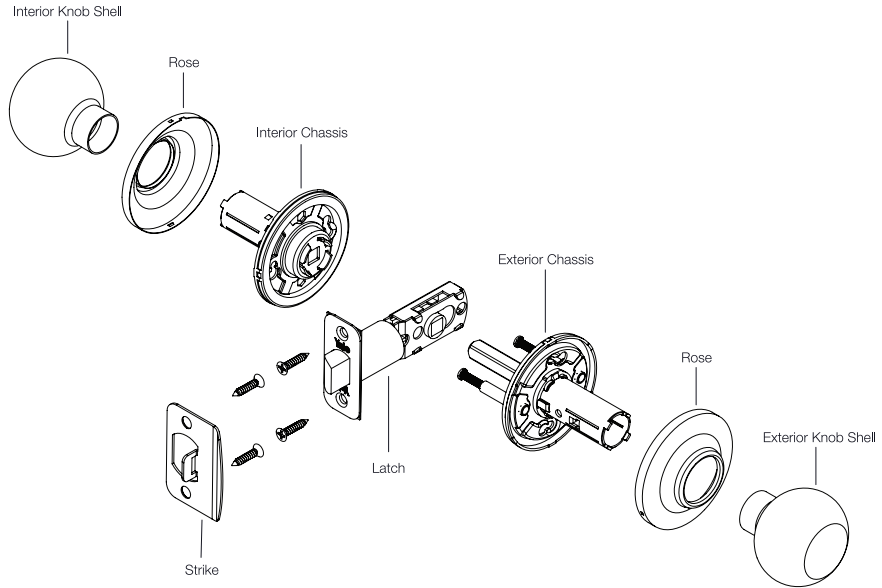

Knob Selection

Knob Specifications

Door Specs 2 1/8" Face Bore
 1" Edge Bore
 2 3/8" or 2 3/4" Backset
 Box Pack:
 Latch Face 1" x 2 1/4"
 RC (Round Corner)
 SC (Square Corner, optional)

Latch Box Pack: Adjustable
 2 3/8" to 2 3/4" RC
 RC (Round Corner)

Door Thickness 1 3/8" to 1 3/4"

Cylinder 5 Pin Cylinder
 (KW-1 Compatible)
 SC-1 optional

Keying Box Pack:
 KD (Keyed Different)
 KA3 (Keyed Alike)
 Clear Pack: KA3
 (Keyed Alike in sets of 3)

Faceplate 1" W x 2 1/4" H
 RC (Round Corner)

Strike Box Pack: 2 1/4" Full Lip
 RC (Round Corner)

Certified A156.2 Series 4000
 ANSI/BHMA Grade 3 **BHMA**
 CERTIFIED

DIMENSIONS	A	B	C	FUNCTIONS
CIRRUS	2 9/16"	2 1/2"	2"	KNOB
HORIZON	2 9/16"	2 1/4"	2"	DUMMY 80
OASIS	2 9/16"	2 1/4"	2"	PASSAGE 100
TERRA	2 9/16"	2 3/8"	2 1/2"	ONE SIDED w/Plate 160
VALLEY	2 9/16"	2 5/16"	1 15/16"	PRIVACY 200

*Bath: Privacy with US26 interior finish

New Traditions®

Yale's Grade 3 line brings a new level of affordability, durability and style to your home. That's our tradition.

- 'Quick Install' mounting system and square spindles simplify knob and lever installation
- Keyway: KW-1; SC-1 optional, PARA optional for Levers and Deadbolts
- Non-handed levers eliminate handing issues
- Concealed holding screws