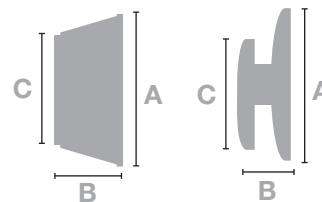

Deadbolt Selection