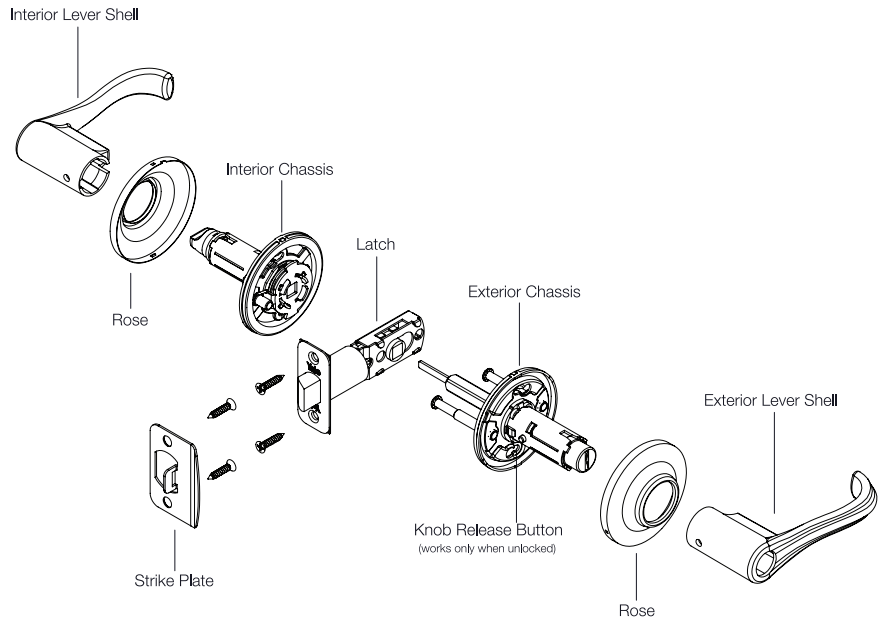

Lever Selection

Lever Specifications

Door Specs	2 1/8" Face Bore 1" Edge Bore 2 3/8" or 2 3/4" Backset Box Pack: Latch Face 1" x 2 1/4" RC (Round Corner) SC (Square Corner, optional)
Latch	Box Pack: Adjustable 2 3/8" to 2 3/4" RC RC (Round Corner)
Door Thickness	1 3/8" to 1 3/4"
Cylinder	5 Pin Cylinder (KW-1 Compatible) SC-1, PARA optional
Keying	Box Pack: KD (Keyed Different) KA3 (Keyed Alike) Clear Pack: KA3 (Keyed Alike in sets of 3)
Faceplate	1" W x 2 1/4" H RC (Round Corner)
Strike	Box Pack: 2 1/4" Full Lip RC (Round Corner)
Certified ANSI/BHMA	A156.2 Series 4000 Grade 3 BHMA CERTIFIED

DIMENSIONS	A	B	C	FUNCTIONS
MESA	2 9/16"	2 3/8"	3 1/4"	LEVER DUMMY 81
NIAGARA	2 9/16"	2 1/2"	4 7/32"	PASSAGE 101
PRAIRIE	2 9/16"	2 1/4"	3 7/8"	ONE SIDED w/Plate 161
SAVANNAH	2 9/16"	2 7/16"	4 19/64"	PRIVACY 201
WOODLAND	2 9/16"	2 5/8"	3 7/8"	BATH* 221
VIDALIA	2 9/16"	2 1/2"	4 5/8"	ENTRY Knob/Lever 701 ENTRY Lever/Lever 771 ENTRY SFIC** 74LC

*Bath: Privacy with US26 interior finish

Lever rosettes

Select an upgrade for any lever styles in Oil Rubbed Bronze Permanent, Satin Nickel, Polished Chrome, or Suede Black.

FLASHship™	US3	US5	US10BP	US10BE	US15	US15A	US26	US26D	GM	SB
MESA										
NIAGARA										
PRAIRIE										
SAVANNAH	•		•		•	•	•	•	•	•
WOODLAND		•	•		•	•	•	•	•	•
VIDALIA			•		•			•		•