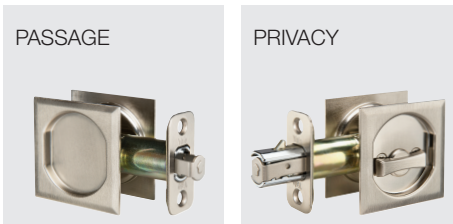

Pocket Door Locks

FUNCTIONS
POCKET DOOR
PASSAGE 10PD
PRIVACY 20PD