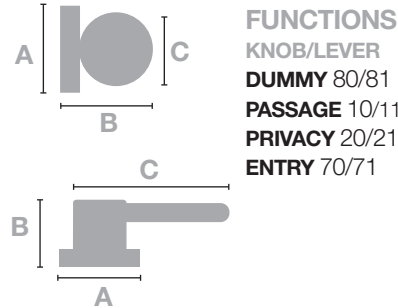

Lever Selection