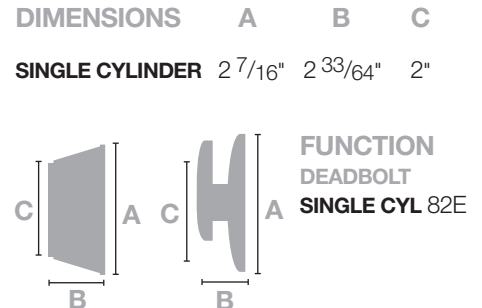

Knob Selection

DIMENSIONS	A	B	C
ATHENS	2 7/16"	2 33/64"	2"
SINCLAIR	2 7/16"	2 3/8"	2 13/64"
ALPHARETTA	2 7/16"	2 1/4"	3 45/64"
KEOWEE	2 7/16"	2 9/16"	4 3/32"

Lever Selection

Deadbolt

Pocket Door Locks

FUNCTIONS
POCKET DOOR
PASSAGE 10PD
PRIVACY 20PD

Handleset

DIMENSIONS	A	B	C	D
LENOIR	2 31/64"	5 1/2"	8 27/64"	18"

Yale Edge Series Specifications

Door Specs	2 1/8" Face Bore 1" Edge Bore 2 3/8" or 2 3/4" Backset
Latch	Latch Prep: 1" x 2 1/4" RC (Round Corner)
Door Thickness	RC Adjustable only for 2 3/8" or 2 3/4" Backset
Cylinder	5 Pin Cylinder (KW-1 Compatible)
Keying	KA5
Faceplate	1" W x 2 1/4" H RC (Round Corner)
Strike	Knob/Lever 2 1/4" Full Lip RC (Round Corner) Deadbolt 1 x 2 1/4" RC (Round Corner)

Yale Edge Series®

Our most economical solution for your home or project. Get the Yale Edge on value, quality and savings – all from the brand you trust.

- Designed to meet Grade 3 standards for value and security
- Removable cylinder for ease of re-keying without special tools
- Non-handed levers lowers inventory needs, minimizes mistakes
- Warranty: 1 year finish / 5 year mechanical

Community Service

Yale is Habitat for Humanity's national lockset partner and has helped families build strength, stability and self-reliance since 2001.

Yale Edge Series Finishes

FLASHship™ US3 US10BP US15 US32D

ATHENS	•	•	•
SINCLAIR		•	•
KEOWEE		•	•
ALPHARETTA	•	•	•
LENOIR	•	•	•
POCKET		•	•
DEADBOLTS	•	•	•

Yale Locks & Hardware

225 Episcopal Road, Berlin, CT 06037 USA
Tel 1-800-438-1951 Fax 1-800-338-0965 YaleHome.com

099703E 9/17