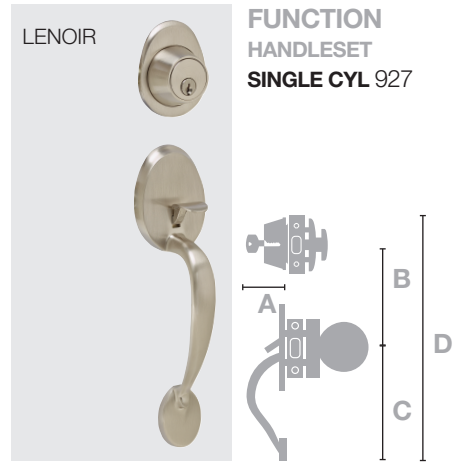

Handleset

DIMENSIONS	A	B	C	D
LENOIR	2 31/64"	5 1/2"	8 27/64"	18"

Yale Edge Series Specifications

Door Specs	2 1/8" Face Bore 1" Edge Bore 2 3/8" or 2 3/4" Backset
Latch	Latch Prep: 1" x 2 1/4" RC (Round Corner)
Door Thickness	RC Adjustable only for 2 3/8" or 2 3/4" Backset
Cylinder	5 Pin Cylinder (KW-1 Compatible)
Keying	KA5
Faceplate	1" W x 2 1/4" H RC (Round Corner)
Strike	Knob/Lever 2 1/4" Full Lip RC (Round Corner) Deadbolt 1 x 2 1/4" RC (Round Corner)

Yale Edge Series®

Our most economical solution for your home or project. Get the Yale Edge on value, quality and savings – all from the brand you trust.

- Designed to meet Grade 3 standards for value and security
- Removable cylinder for ease of re-keying without special tools
- Non-handed levers lowers inventory needs, minimizes mistakes
- Warranty: 1 year finish / 5 year mechanical

Community Service

Yale is Habitat for Humanity's national lockset partner and has helped families build strength, stability and self-reliance since 2001.