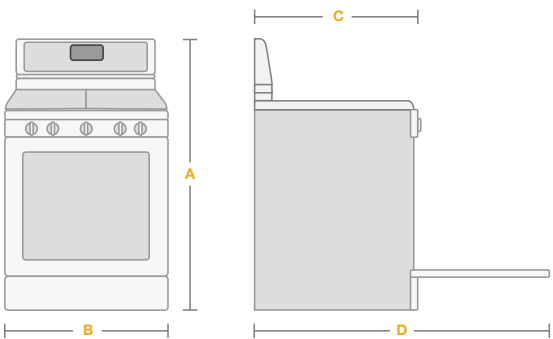

FREESTANDING RANGE MODEL	MAX HEIGHT (A)	WIDTH (B)	DEPTH (C)	DEPTH WITH DOOR OPEN (D)
WFC150M0E	46⁷/₈"	29⁷/₈"	27³/₄"	46³/₄"
WFC310S0E	46⁷/₈"	29⁷/₈"	27³/₄"	46³/₄"
WFC340S0E	46⁷/₈"	29⁷/₈"	27³/₄"	46³/₄"
WFE320M0E	46⁷/₈"	29⁷/₈"	27³/₄"	46³/₄"
WFE515S0E	46⁷/₈"	29⁷/₈"	27³/₄"	46³/₄"
WFE530C0E	46⁷/₈"	29⁷/₈"	27³/₄"	46³/₄"
WFE540H0E	46⁷/₈"	29⁷/₈"	27³/₄"	47¹³/₁₆"
WFE715H0E	46⁷/₈"	29⁷/₈"	27³/₄"	47¹³/₁₆"
WFE745H0F	47⁷/₈"	29⁷/₈"	27³/₄"	47¹³/₁₆"
WFG320M0B	46¹/₄"	30"	27¹/₄"	45¹/₄"
WFG505M0B	46¹/₄"	30"	27¹/₄"	45¹/₄"
WFG515S0E	46⁷/₈"	29⁷/₈"	27⁷/₈"	46³/₈"
WFG530S0E	46⁷/₈"	29⁷/₈"	27⁷/₈"	46³/₈"
WFG540H0E	46⁷/₈"	29⁷/₈"	27³/₄"	47¹⁵/₁₆"
WFG715H0E	46⁷/₈"	29⁷/₈"	27³/₄"	47¹⁵/₁₆"
WFG745H0F	47⁷/₈"	29⁷/₈"	27⁷/₈"	47¹⁵/₁₆"