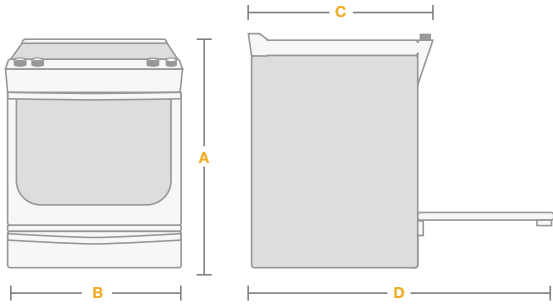

COOKING DIMENSIONS

FRONT CONTROL RANGE MODEL	MAX HEIGHT (A)	WIDTH (B)	DEPTH (C)	DEPTH WITH DOOR OPEN (D)
WEE745H0F	36"	29⁷/₈"	28⁷/₈"	47¹³/₁₆"
WEG745H0F	36"	29⁷/₈"	28⁷/₈"	47¹⁵/₁₆"