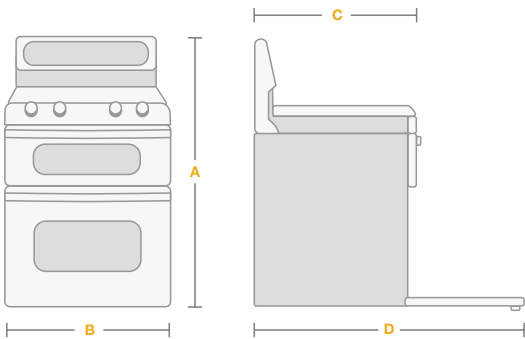

FREESTANDING DOUBLE OVEN RANGE MODEL	MAX HEIGHT (A)	WIDTH (B)	DEPTH (C)	DEPTH WITH DOOR OPEN (D)
WGE555S0B	47¹/₈"	29¹⁵/₁₆"	28¹/₂"	46"
WGE745C0F	47¹/₈"	29¹⁵/₁₆"	28¹/₂"	46"
WGI925C0B	47¹/₈"	29¹⁵/₁₆"	28¹/₂"	46"
WGG555S0B	47¹/₈"	29¹⁵/₁₆"	28¹/₂"	46"
WGG745S0F	47¹/₈"	29¹⁵/₁₆"	28¹/₂"	46"