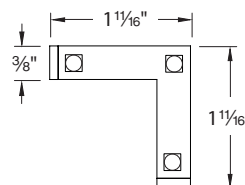

ORDER NUMBER – 3 LED "L" CONNECTOR

Model	Watts/ft	Color Temp	CRI	Lumens	Tape Color
LED-T24	0.7	27L 2700K	85	38	3L-WT White
		30L 3000K	85	40