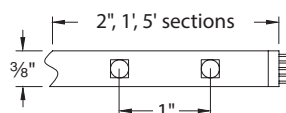

ORDER NUMBER – TAPE SECTIONS

Model	Watts/ft	Color Temp	CRI	Lumens/ft	Length	Qty	Tape Color
LED-T24 2	27L 2700K 30L 3000K	85	135	2IN 2 inches	1	WT White	
				2IN10 2 inches	10		
				1 1 foot	1		
				1-40 1 foot	40		
				5 5 feet	1