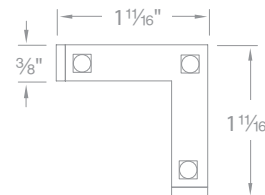

COMPATIBLE CLASS 2 POWER SUPPLY (REQUIRED)

Type	Model	Input	Output	Dimming
Remote	EN-2460-RB2-T EN-24100-RB2-T	120VAC	24VAC / 60W	ELV
		120VAC	24VAC / 96W	ELV
Remote	EN-24100-277-RB2-T	120 - 277VAC	24VDC / 96W	0-10V
Plug-in	EN-2460-P-AR-T EN-24100-P-AR-T	120VAC	24VAC / 60W	Includes a 6 foot lead wire
		120VAC	24VAC / 96W