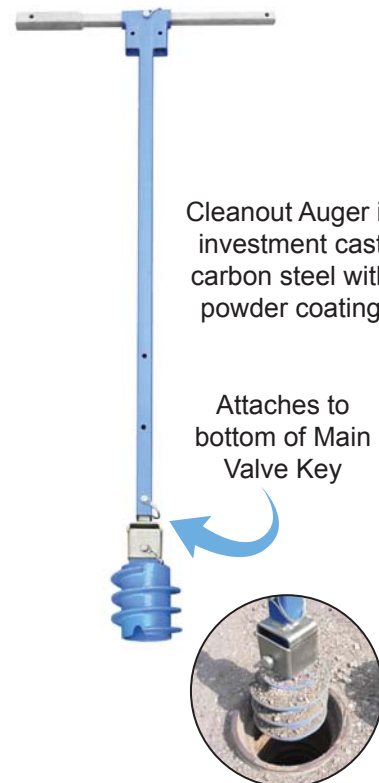

### Erie/Minneapolis Adapter

Adapter fits inside 1" pipe of Erie and Minneapolis curb boxes to operate curb box rods (illustration F below)

Snap pin included

### Cleanout Auger

Ideal for cleaning out mud and dirt in 5-1/4" valve boxes (illustration G)

Snap pin included

Illustration **D**

Illustration **E**

Adapter fits on flattened top of Erie/Minneapolis rods

Illustration **F**

Cleanout Auger is investment cast carbon steel with powder coating

Attaches to bottom of Main Valve Key

Illustration **G**

Illustration Above	Trumbull Item No.	Weight
D	<b>367-9102</b>	1.15 lbs.
E	<b>367-9104</b>	1.00 lbs.