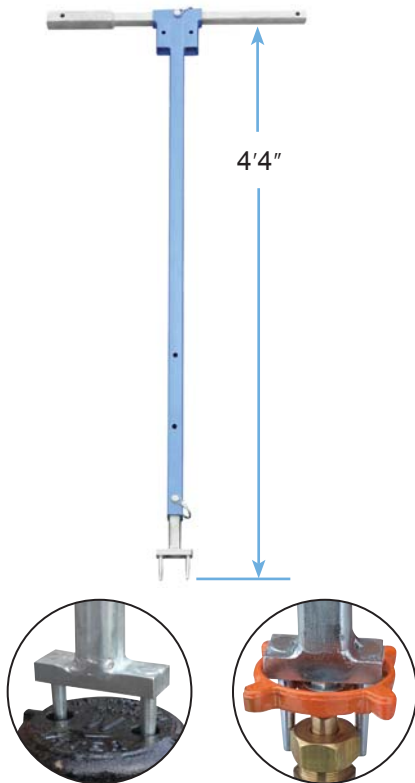

### Erie/Minneapolis Adapter

Adapter fits inside 1" pipe of Erie and Minneapolis curb boxes to operate curb box rods (illustration F below)

Snap pin included

### Cleanout Auger

Ideal for cleaning out mud and dirt in 5-1/4" valve boxes (illustration G)

Snap pin included

Illustration **D**

Illustration **E**

Adapter fits on flattened top of Erie/Minneapolis rods

Illustration **F**

Cleanout Auger is investment cast carbon steel with powder coating

Attaches to bottom of Main Valve Key

Illustration **G**

Illustration Above	Trumbull Item No.	Weight
D	<b>367-9102</b>	1.15 lbs.
E	<b>367-9104</b>	1.00 lbs.