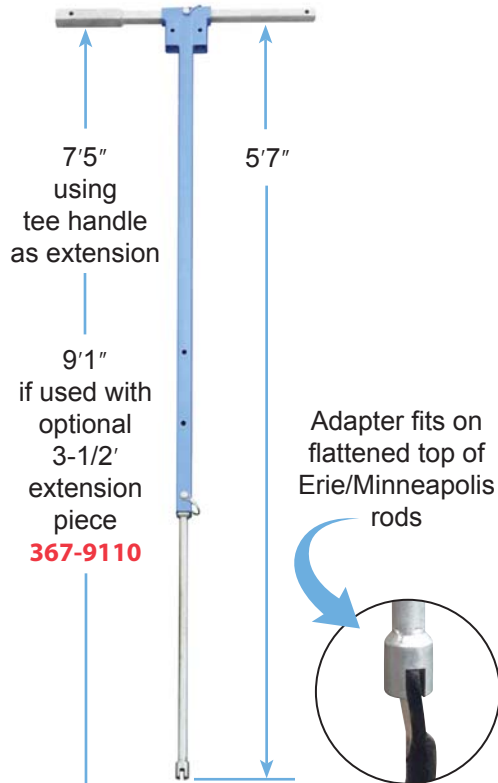

### Erie/Minneapolis Adapter

Adapter fits inside 1" pipe of Erie and Minneapolis curb boxes to operate curb box rods (illustration F below)

Snap pin included

### Cleanout Auger

Ideal for cleaning out mud and dirt in 5-1/4" valve boxes (illustration G)

Snap pin included

Illustration **D**

Illustration **E**

Adapter fits on flattened top of Erie/Minneapolis rods

Illustration **F**

Cleanout Auger is investment cast carbon steel with powder coating

Attaches to bottom of Main Valve Key

Illustration **G**

Illustration Above	Trumbull Item No.	Weight
D	<b>367-9102</b>	1.15 lbs.
E	<b>367-9104</b>	1.00 lbs.