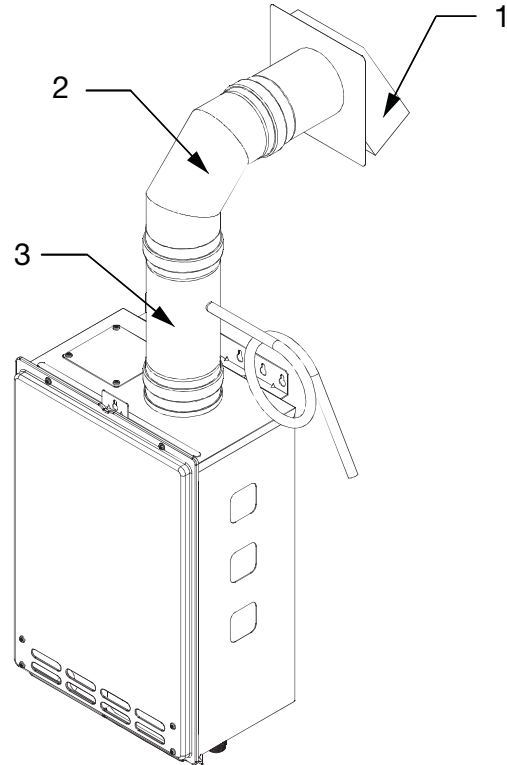

## 4" Sidewall Termination

(Please check the wall thickness for proper installation)

Models 110/U, 310/U, 510/U, 710				
4" Combustible Sidewall Termination				Qty.
Kit Part Number: <b>9008339005</b>	1	9007999005	4" Sidewall Hood Terminator	1
	2	9008345005	4" Wall Thimble (4.0"-7.0")	1
	3	9007980005	4" 90 degree Elbow	1
	4	9007979005	4" Female-Female Adaptor	1

Models 110/U, 310/U, 510/U, 710				
4" Non-Combustible Sidewall Termination				Qty.
Kit Part Number: <b>9008481005</b>	1	9007999005	4" Sidewall Hood Terminator	1
	2	9007980005	4" 90 degree Elbow	1
	3	9007979005	4" Female-Female Adaptor	1

## 4" Sidewall Termination (With Condensate Trap)

(Please check the wall thickness for proper installation)

Models 110/U, 310/U, 510/U, 710				
4" Combustible Sidewall Termination (With Condensate Trap)				Qty.
Kit Part Number: 9008489005	1	9007999005	4" Sidewall Hood Terminator	1
	2	9008345005	4" Wall Thimble (4.0"-7.0")	1
	3	9007980005	4" 90 degree Elbow	1
	4	9008146005	4" Universal Appliance Adaptor	1