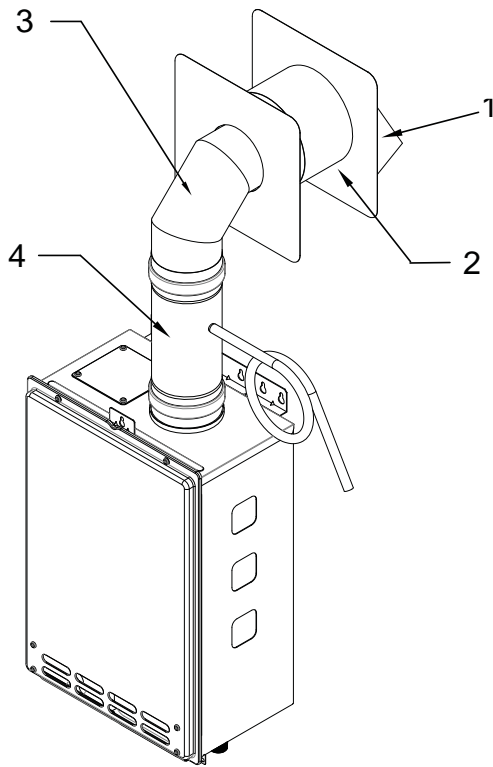

## 4" Sidewall Termination

(Please check the wall thickness for proper installation)

Models 110/U, 310/U, 510/U, 710				
4" Combustible Sidewall Termination				Qty.
Kit Part Number: <b>9008339005</b>	1	9007999005	4" Sidewall Hood Terminator	1
	2	9008345005	4" Wall Thimble (4.0"-7.0")	1
	3	9007980005	4" 90 degree Elbow	1
	4	9007979005	4" Female-Female Adaptor	1

Models 110/U, 310/U, 510/U, 710				
4" Non-Combustible Sidewall Termination				Qty.
Kit Part Number: <b>9008481005</b>	1	9007999005	4" Sidewall Hood Terminator	1
	2	9007980005	4" 90 degree Elbow	1
	3	9007979005	4" Female-Female Adaptor	1

## 4" Sidewall Termination (With Condensate Trap)

(Please check the wall thickness for proper installation)

Models 110/U, 310/U, 510/U, 710				
4" Combustible Sidewall Termination (With Condensate Trap)				Qty.
Kit Part Number: 9008489005	1	9007999005	4" Sidewall Hood Terminator	1
	2	9008345005	4" Wall Thimble (4.0"-7.0")	1
	3	9007980005	4" 90 degree Elbow	1
	4	9008146005	4" Universal Appliance Adaptor	1