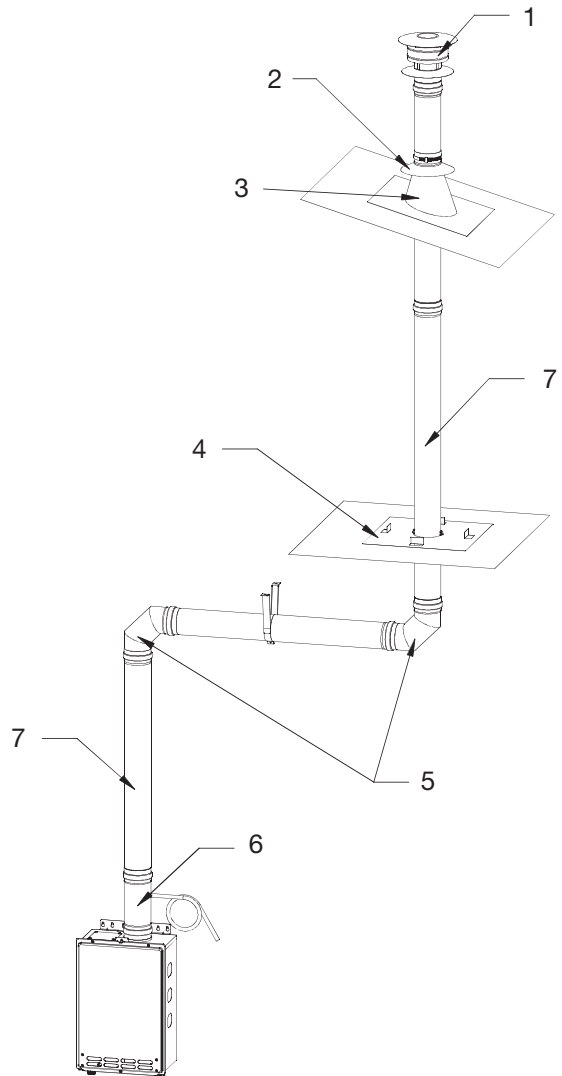

Models 110/U, 310/U, 510/U & 710				
4" Angled Roof Termination				Qty.
Kit Part Number: 9008341005	1	9008145005	4" Extreme Weather Rain Cap	1
	2	9007990005	4" Storm Collar	1
	3	9007991005	4" Angeled Roof Flashing	1
	4	9007988005	4" Vertical Firestop	1
	5	9007980005	4" 90 degree Elbow	2
	6	9008146005	4" Universal Appliance Adaptor	1
	7	Refer to page 49	Straight Pipe	TBD