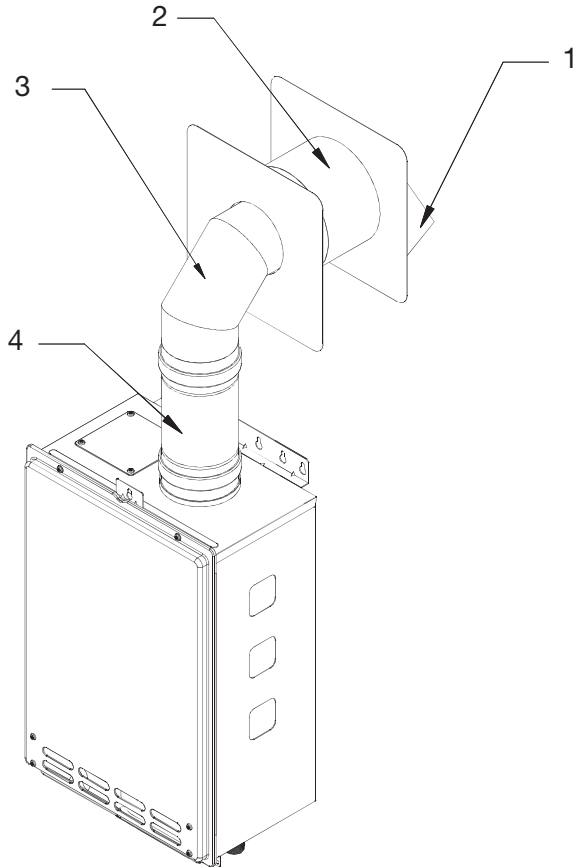

# Venting Diagrams (Examples)

## 4" Sidewall Termination

(Please check the wall thickness for proper installation)

Models 110/U, 310/U, 510/U, 710				
4" Combustible Sidewall Termination				Qty.
Kit Part Number: <b>9008339005</b>	1	9007999005	4" Sidewall Hood Terminator	1
	2	9008345005	4" Wall Thimble (4.0"-7.0")	1
	3	9007980005	4" 90 degree Elbow	1
	4	9007979005	4" Female-Female Adaptor	1

Models 110/U, 310/U, 510/U, 710				
4" Non-Combustible Sidewall Termination				Qty.
Kit Part Number: <b>9008481005</b>	1	9007999005	4" Sidewall Hood Terminator	1
	2	9007980005	4" 90 degree Elbow	1
	3	9007979005	4" Female-Female Adaptor	1

## 4" Sidewall Termination (With Condensate Trap)

(Please check the wall thickness for proper installation)

Models 110/U, 310/U, 510/U, 710				
4" Combustible Sidewall Termination (With Condensate Trap)				Qty.
Kit Part Number: 9008489005	1	9007999005	4" Sidewall Hood Terminator	1
	2	9008345005	4" Wall Thimble (4.0"-7.0")	1
	3	9007980005	4" 90 degree Elbow	1
	4	9008146005	4" Universal Appliance Adaptor	1