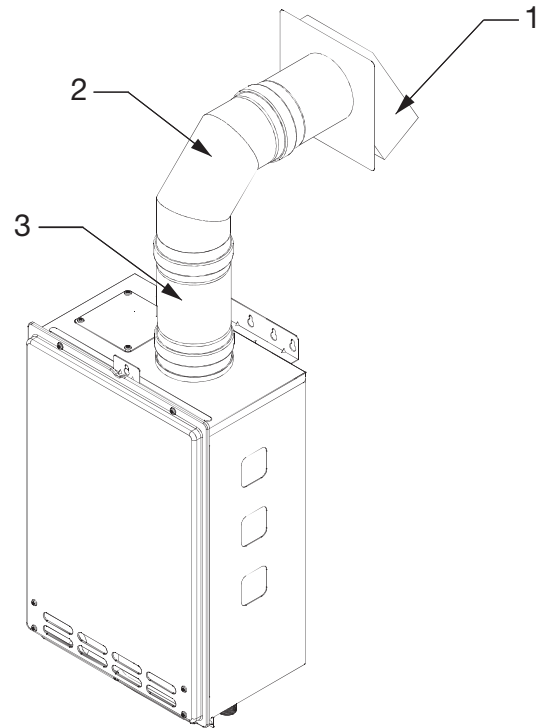

# Venting Diagrams (Examples)

## 4" Sidewall Termination

(Please check the wall thickness for proper installation)

Models 110/U, 310/U, 510/U, 710				
4" Combustible Sidewall Termination				Qty.
Kit Part Number: <b>9008339005</b>	1	9007999005	4" Sidewall Hood Terminator	1
	2	9008345005	4" Wall Thimble (4.0"-7.0")	1
	3	9007980005	4" 90 degree Elbow	1
	4	9007979005	4" Female-Female Adaptor	1

Models 110/U, 310/U, 510/U, 710				
4" Non-Combustible Sidewall Termination				Qty.
Kit Part Number: <b>9008481005</b>	1	9007999005	4" Sidewall Hood Terminator	1
	2	9007980005	4" 90 degree Elbow	1
	3	9007979005	4" Female-Female Adaptor	1

## 4" Sidewall Termination (With Condensate Trap)

(Please check the wall thickness for proper installation)

Models 110/U, 310/U, 510/U, 710				
4" Combustible Sidewall Termination (With Condensate Trap)				Qty.
Kit Part Number: 9008489005	1	9007999005	4" Sidewall Hood Terminator	1
	2	9008345005	4" Wall Thimble (4.0"-7.0")	1
	3	9007980005	4" 90 degree Elbow	1
	4	9008146005	4" Universal Appliance Adaptor	1