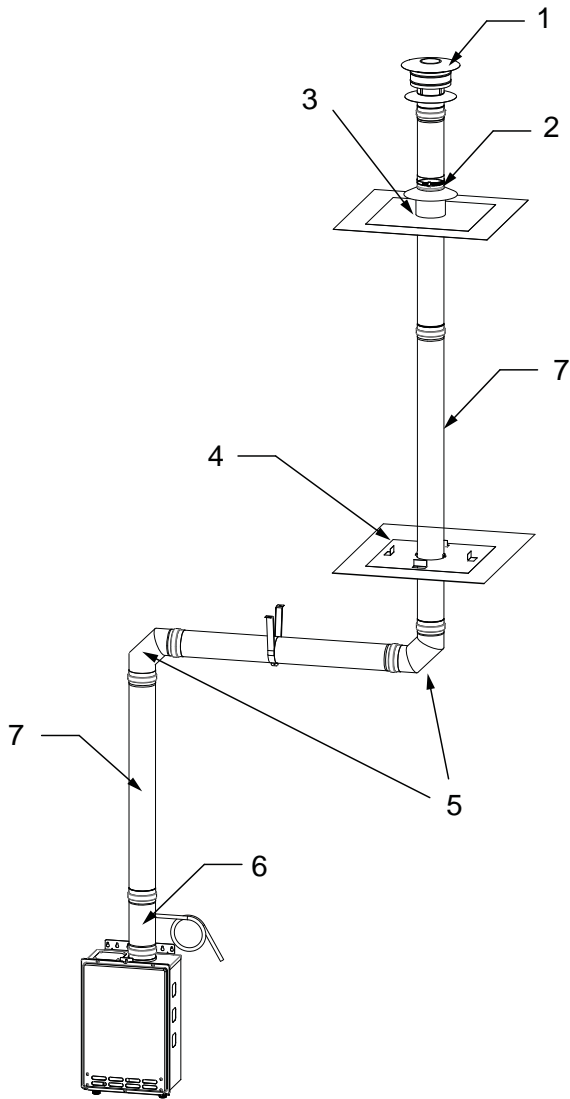

4" Rooftop Termination

Models 110/U, 310/U, 510/U & 710				
4" Flat Roof Termination				Qty.
Kit Part Number: 9008340005	1	9008145005	4" Extreme Weather Rain Cap	1
	2	9007990005	4" Storm Collar	1
	3	9007992005	4" Flat Roof Flashing	1
	4	9007988005	4" Vertical Firestop	1
	5	9007980005	4" 90 degree Elbow	2
	6	9008146005	4" Universal Appliance Adaptor	1
	7	Refer to page 49	Straight Pipe	TBD