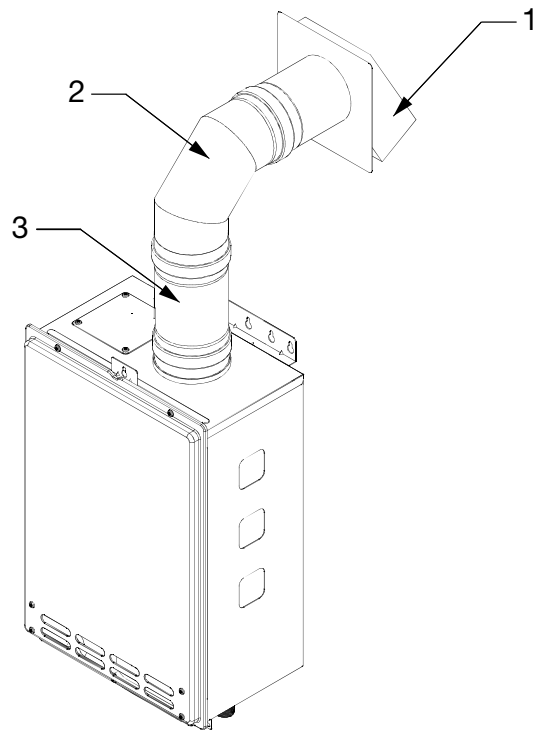

Venting Diagrams (Examples)

4" Sidewall Termination

(Please check the wall thickness for proper installation)

Models 110/U, 310/U, 510/U				
4" Combustible Sidewall Termination				Qty.
Kit Part Number: 9008339005	1	9007999005	4" Sidewall Hood Terminator	1
	2	9008345005	4" Wall Thimble (4.0"-7.0")	1
	3	9007980005	4" 90 degree Elbow	1
	4	9007979005	4" Female-Female Adaptor	1

Models 110/U, 310/U, 510/U				
4" Non-Combustible Sidewall Termination				Qty.
Kit Part Number: 9008481005	1	9007999005	4" Sidewall Hood Terminator	1
	2	9007980005	4" 90 degree Elbow	1
	3	9007979005	4" Female-Female Adaptor	1

Nova Vent Part #	DESCRIPTION	
STRAIGHT VENT PIPE		
9007987005	4" Straight pipe - 6" Length	
9007986005	4" Straight pipe - 12" Length	
9007984005	4" Straight pipe - 24" Length	
9007983005	4" Straight pipe - 36" Length	
9007982005	4" Straight pipe - 48" Length	
9008181005	5" Straight pipe - 6" Length	
9008182005	5" Straight pipe - 12" Length	
9008183005	5" Straight pipe - 24" length	
9008184005	5" Straight pipe - 36" Length	
9008185005	5" Straight pipe - 48" Length	
ADJUSTABLE VENT PIPE		
9007985005	4" Adjustable Pipe (7" - 9.9")	
9008186005	5" Adjustable Pipe (7" - 9.9")	
ELBOW		
9007981005	4" 45 Degree Elbow	
9008187005	5" 45 Degree E*lbow	
9007980005	4" 90 Degree Elbow	
9008188005	5" 90 Degree Elbow	
ADAPTOR		
9007979005	4" Female-Female Adaptor	
9008203005	5" Female-Female Adaptor	
9008146005	4" Universal Appliance Adaptor 3-in-1 (F-F adaptor, condensate drain, & back-flow preventer)	
9008201005	5" Universal Appliance Adaptor 3-in-1 (F-F adaptor, condensate drain, & back-flow preventer)	