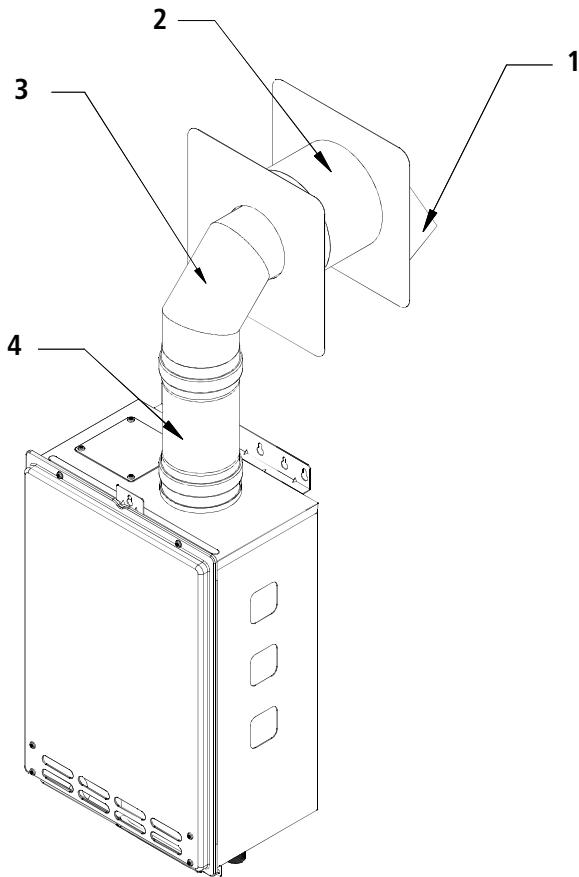

Venting Diagrams (Examples)

4" Sidewall Termination

(Please check the wall thickness for proper installation)

Models 110/U, 310/U, 510/U				
4" Combustible Sidewall Termination				Qty.
Kit Part Number: 9008339005	1	9007999005	4" Sidewall Hood Terminator	1
	2	9008345005	4" Wall Thimble (4.0"-7.0")	1
	3	9007980005	4" 90 degree Elbow	1
	4	9007979005	4" Female-Female Adaptor	1

Models 110/U, 310/U, 510/U				
4" Non-Combustible Sidewall Termination				Qty.
Kit Part Number: 9008481005	1	9007999005	4" Sidewall Hood Terminator	1
	2	9007980005	4" 90 degree Elbow	1
	3	9007979005	4" Female-Female Adaptor	1

Nova Vent Part #	DESCRIPTION	
STRAIGHT VENT PIPE		
9007987005	4" Straight pipe - 6" Length	
9007986005	4" Straight pipe - 12" Length	
9007984005	4" Straight pipe - 24" Length	
9007983005	4" Straight pipe - 36" Length	
9007982005	4" Straight pipe - 48" Length	
9008181005	5" Straight pipe - 6" Length	
9008182005	5" Straight pipe - 12" Length	
9008183005	5" Straight pipe - 24" length	
9008184005	5" Straight pipe - 36" Length	
9008185005	5" Straight pipe - 48" Length	
ADJUSTABLE VENT PIPE		
9007985005	4" Adjustable Pipe (7" - 9.9")	
9008186005	5" Adjustable Pipe (7" - 9.9")	
ELBOW		
9007981005	4" 45 Degree Elbow	
9008187005	5" 45 Degree E*lbow	
9007980005	4" 90 Degree Elbow	
9008188005	5" 90 Degree Elbow	
ADAPTOR		
9007979005	4" Female-Female Adaptor	
9008203005	5" Female-Female Adaptor	
9008146005	4" Universal Appliance Adaptor 3-in-1 (F-F adaptor, condensate drain, & back-flow preventer)	
9008201005	5" Universal Appliance Adaptor 3-in-1 (F-F adaptor, condensate drain, & back-flow preventer)	