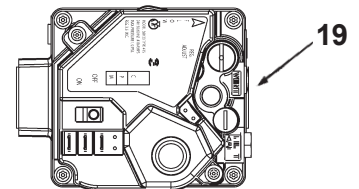

COMMERCIAL TANK TYPE WATER HEATER

REPLACEMENT PARTS LIST

MODELS SBD71120NE - SBD100400NE/A:
STANDARD AND ASME (A)
SERIES 118, 119

Damper Drive Assembly

Harness - Control

Gas Valve - Natural

Gas Valve - LP

Control Thermostat

On Off Switch

Honeywell Control Ignition Module

ITEM	PARTS DESCRIPTION	SBD71120NE	SBD81154NE	SBD81180NE	SBD100199NET	SBD100199NE
------	-------------------	------------	------------	------------	--------------	-------------