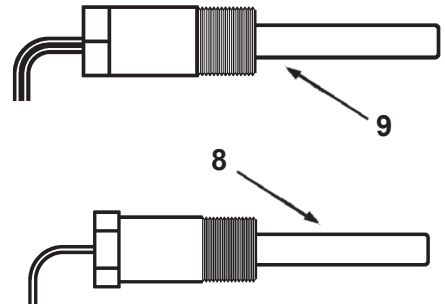

COMMERCIAL TANK TYPE WATER HEATER

REPLACEMENT PARTS LIST

MODELS SBD71120NE - SBD100400NE/A:
STANDARD AND ASME (A)
SERIES 118, 119

Damper Drive Assembly

Harness - Control

Gas Valve - Natural

Gas Valve - LP

Control Thermostat

On Off Switch

Honeywell Control Ignition Module

ITEM	PARTS DESCRIPTION	SBD71120NE	SBD81154NE	SBD81180NE	SBD100199NET	SBD100199NE
------	-------------------	------------	------------	------------	--------------	-------------