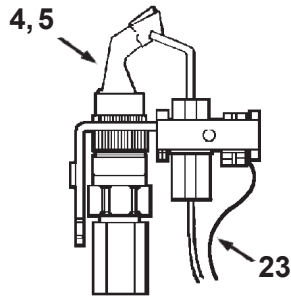

COMMERCIAL TANK TYPE WATER HEATER

REPLACEMENT PARTS LIST

MODELS SBD71120NE - SBD100400NE/A:
STANDARD AND ASME (A)
SERIES 118, 119

Damper Drive Assembly

Harness - Control

Gas Valve - Natural

Gas Valve - LP

Control Thermostat

On Off Switch

Honeywell Control Ignition Module

ITEM	PARTS DESCRIPTION	SBD71120NE	SBD81154NE	SBD81180NE	SBD100199NET	SBD100199NE
------	-------------------	------------	------------	------------	--------------	-------------