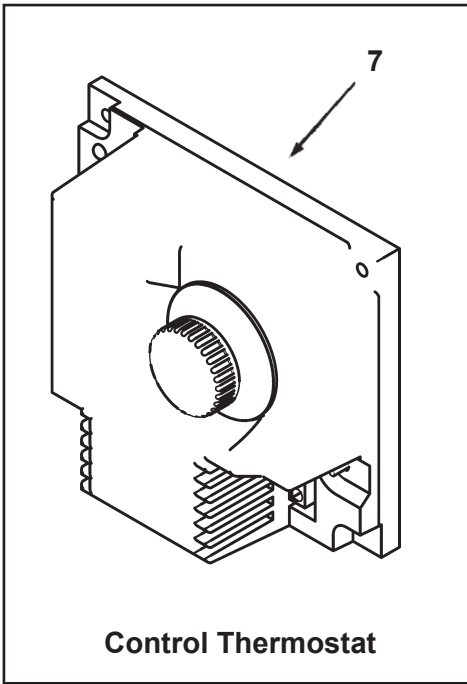

COMMERCIAL TANK TYPE WATER HEATER

REPLACEMENT PARTS LIST

MODELS SBD71120NE - SBD100400NE/A:
STANDARD AND ASME (A)
SERIES 118, 119

Damper Drive Assembly

Harness - Control

Gas Valve - Natural

Gas Valve - LP

Control Thermostat

On Off Switch

Honeywell Control Ignition Module

ITEM	PARTS DESCRIPTION	SBD71120NE	SBD81154NE	SBD81180NE	SBD100199NET	SBD100199NE
------	-------------------	------------	------------	------------	--------------	-------------