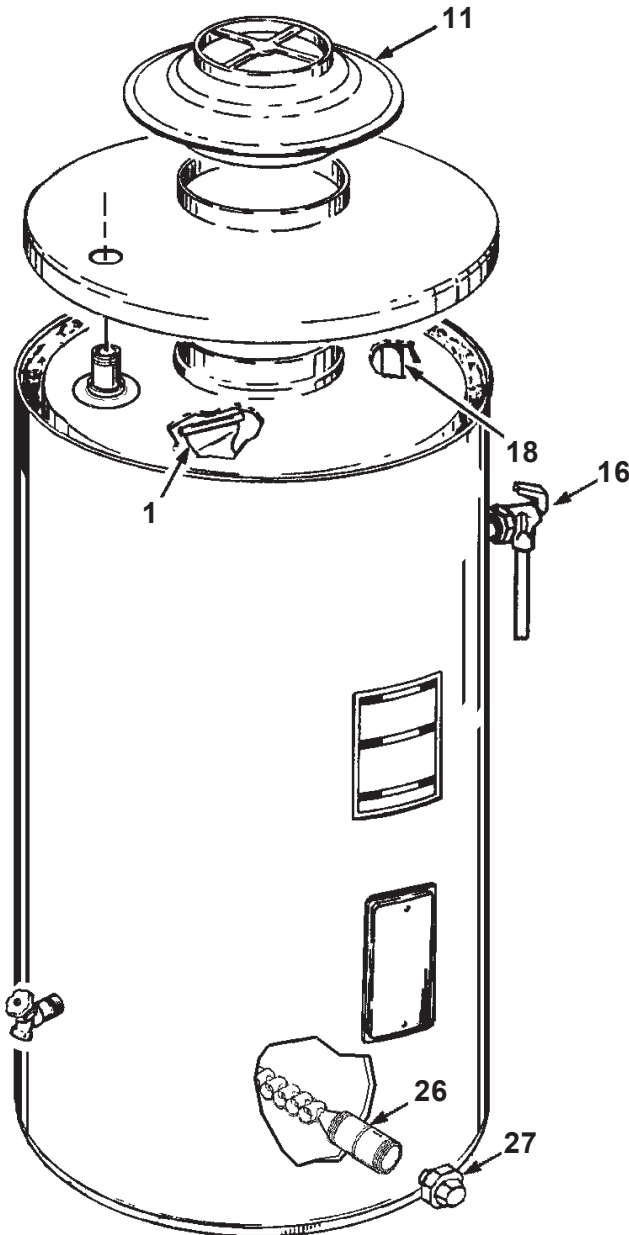

COMMERCIAL TANK TYPE WATER HEATER

REPLACEMENT PARTS LIST

MODELS SBD71120NE - SBD100400NE/A:
STANDARD AND ASME (A)
SERIES 118, 119

Damper Drive Assembly

Harness - Control

Gas Valve - Natural

Gas Valve - LP

Control Thermostat

On Off Switch

Honeywell Control Ignition Module

ITEM	PARTS DESCRIPTION	SBD71120NE	SBD81154NE	SBD81180NE	SBD100199NET	SBD100199NE
------	-------------------	------------	------------	------------	--------------	-------------