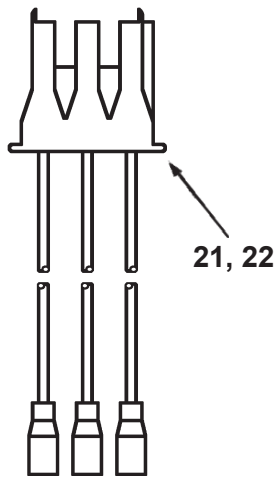

COMMERCIAL TANK TYPE WATER HEATER

REPLACEMENT PARTS LIST

MODELS SBD71120NE - SBD100400NE/A:
STANDARD AND ASME (A)
SERIES 118, 119

Damper Drive Assembly

Harness - Control

Gas Valve - Natural

Gas Valve - LP

Control Thermostat

On Off Switch

Honeywell Control Ignition Module

ITEM	PARTS DESCRIPTION	SBD71120NE	SBD81154NE	SBD81180NE	SBD100199NET	SBD100199NE
------	-------------------	------------	------------	------------	--------------	-------------