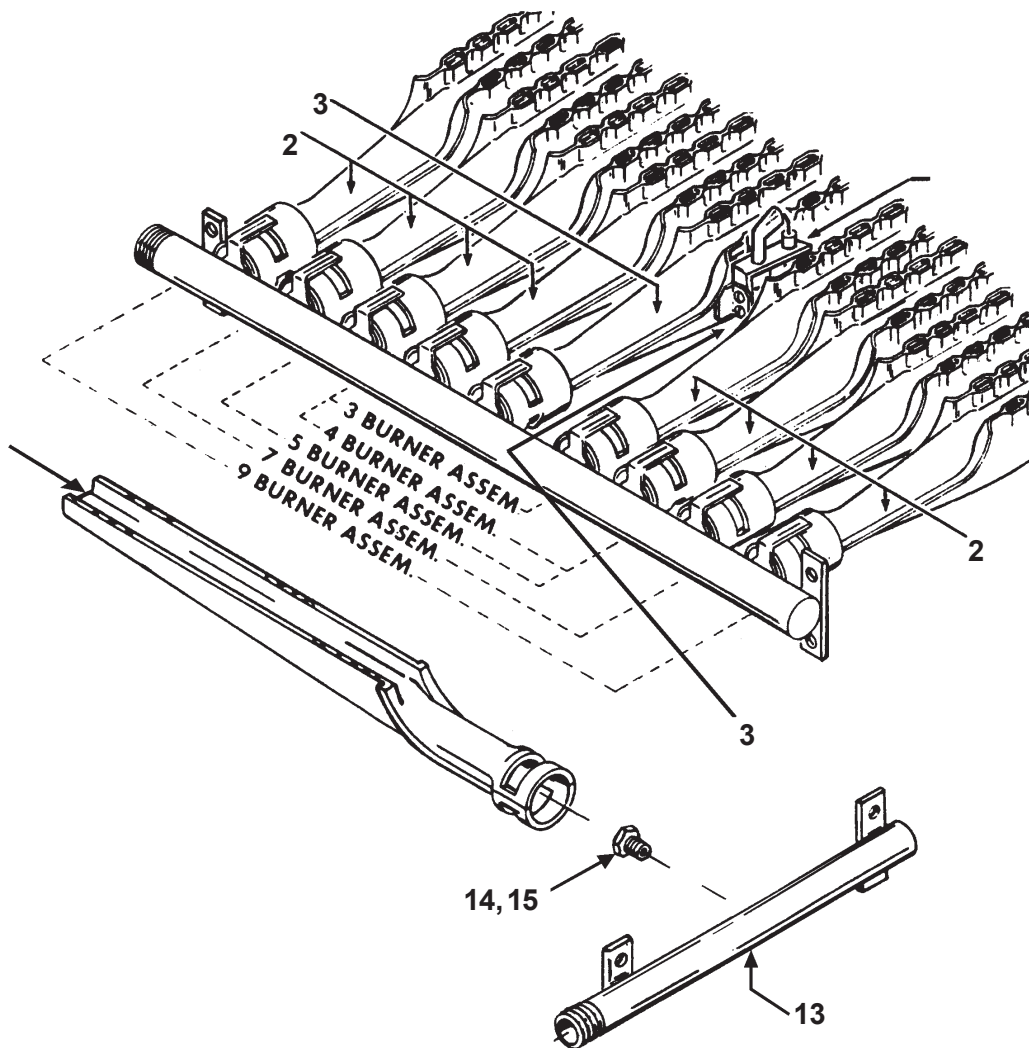

COMMERCIAL TANK TYPE WATER HEATER

REPLACEMENT PARTS LIST

MODELS SBD71120NE - SBD100400NE/A:
STANDARD AND ASME (A)
SERIES 118, 119

Damper Drive Assembly

Harness - Control

Gas Valve - Natural

Gas Valve - LP

Control Thermostat

On Off Switch

Honeywell Control Ignition Module

ITEM	PARTS DESCRIPTION	SBD71120NE	SBD81154NE	SBD81180NE	SBD100199NET	SBD100199NE
------	-------------------	------------	------------	------------	--------------	-------------