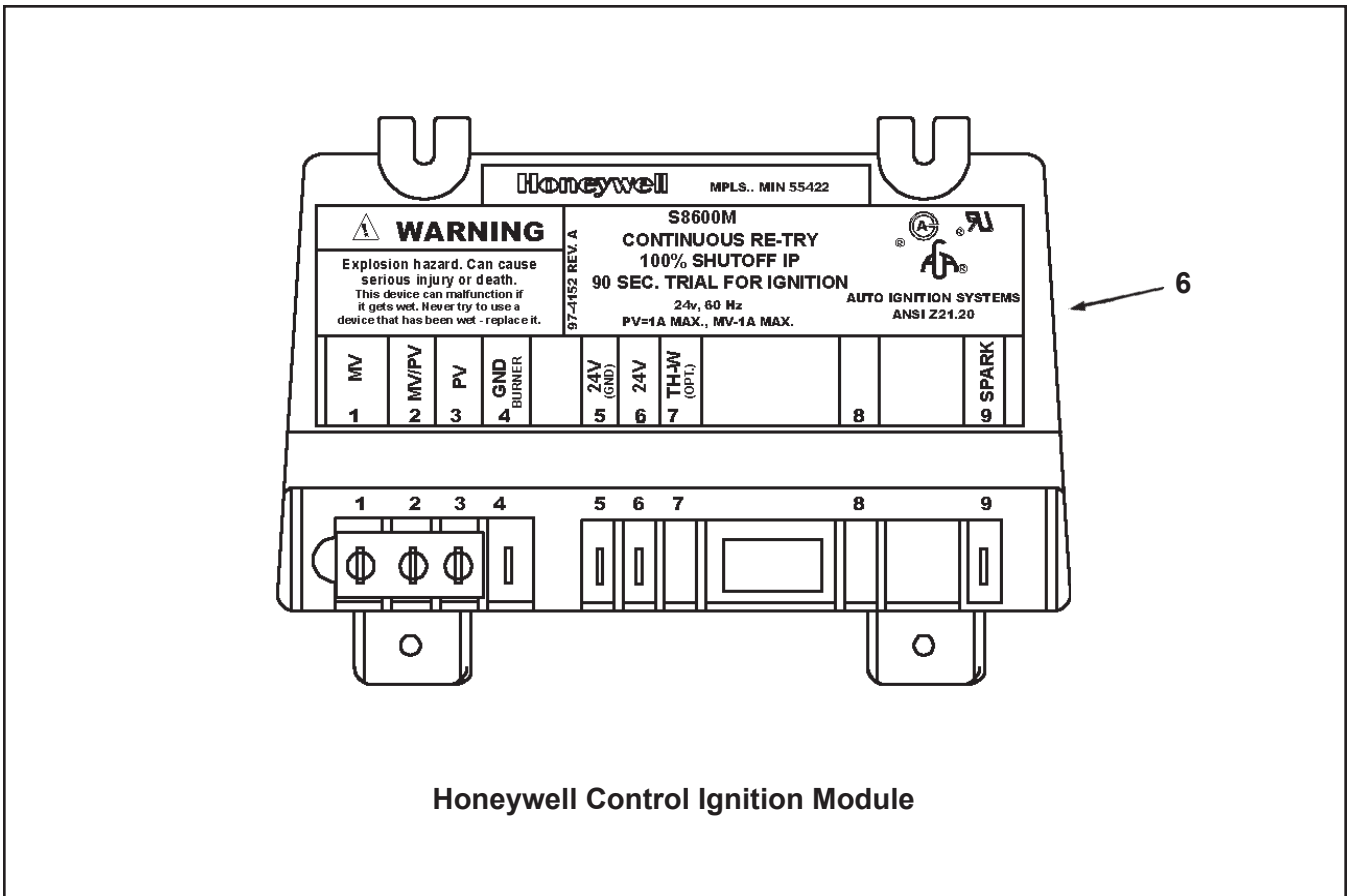

COMMERCIAL TANK TYPE WATER HEATER

REPLACEMENT PARTS LIST

MODELS SBD71120NE - SBD100400NE/A:
STANDARD AND ASME (A)
SERIES 118, 119

Damper Drive Assembly

Harness - Control

Gas Valve - Natural

Gas Valve - LP

Control Thermostat

On Off Switch

Honeywell Control Ignition Module

ITEM	PARTS DESCRIPTION	SBD71120NE	SBD81154NE	SBD81180NE	SBD100199NET	SBD100199NE
------	-------------------	------------	------------	------------	--------------	-------------