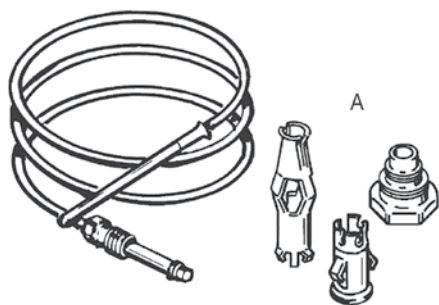

Thermocouples, Power Vent Repair & Miscellaneous Gas Parts

Replacement Thermocouples

| Image | Part Number | NEW Part Number | Description |
|-------|-------------|-----------------|----------------------------|
| A | 9000876015 | 100108462 | Up to 18" Thermocouple Kit |
| A | 9000056015 | 100108267 | 19-24" Thermocouple Kit |
| A | 9000497015 | 100108420 | 25-36" Thermocouple Kit |

Gas Control Power Vent Repair Parts

| Part Number | NEW Part Number | Description |
|-------------|-----------------|---|
| 9002751005 | 100108926 | Gas Valve - Natural 1.75 Shank - 40 & 50 Gal. |
| 9002752005 | 100108927 | Gas Valve - Propane 1.75 Shank - 40 & 50 Gal. |
| 9002514005 | 100108828 | Gas Valve - Natural - 75 Gal. |
| 9002515005 | 100108829 | Gas Valve - Propane - 75 Gal. |