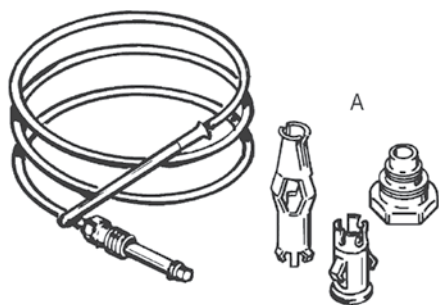

## Replacement Thermocouples

Image	Part Number	NEW Part Number	Description
A	9000876015	100108462	Up to 18" Thermocouple Kit
A	9000056015	100108267	19-24" Thermocouple Kit
A	9000497015	100108420	25-36" Thermocouple Kit

## Gas Control Power Vent Repair Parts

Part Number	NEW Part Number	Description
9002751005	100108926	Gas Valve - Natural 1.75 Shank - 40 & 50 Gal.
9002752005	100108927	Gas Valve - Propane 1.75 Shank - 40 & 50 Gal.
9002514005	100108828	Gas Valve - Natural - 75 Gal.
9002515005	100108829	Gas Valve - Propane - 75 Gal.