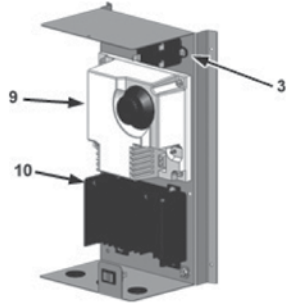

Heater Parts Lists

Commercial Gas

Ultra Low NOx Series 200

**BTL 120, 154, 180, 198, 199, 250, 275,
310, 366, 400**

Control Panel