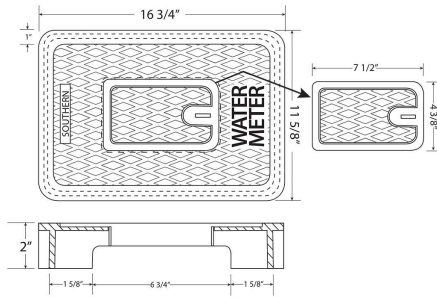

T.H. 5/8 x 3/4" Overlap Lid

Description:

Cast Iron Lid that fits over the top edges of the meter box w/Cast Iron Reader in Center

Design Use: Fits C.H. 5/8" x 3/4" Box or 36 Series as well as similar size plastic boxes.

Design to help reinforce the collar of the box.

Weights:

18 lbs.