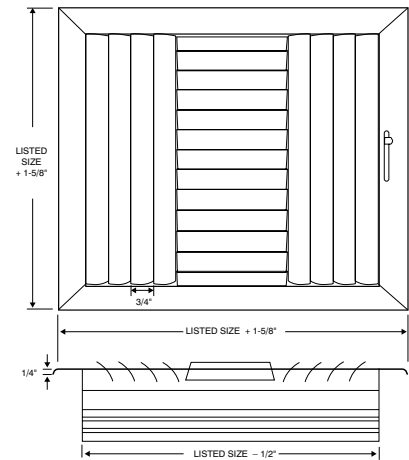

E4033 SERIES

THREE-WAY CORNER, ADJUSTABLE CURVED BLADE

- Three-way corner, individually-adjustable curved blade
- Mitered corner frame
- Bright White finish

Model	Material	Damper
E4033	Extruded Alum	none
E4033M	Extruded Alum	MS

E404 SERIES

FOUR-WAY, ADJUSTABLE CURVED BLADE

- Four-way, individually-adjustable curved blade
- Mitered corner frame
- Bright White finish

Model	Material	Damper
E404	Extruded Alum	none
E404M	Extruded Alum	MS
E404O	Extruded Alum	OBD

E200H SERIES

HORIZONTAL DEFLECTION REGISTER

- Single deflection, horizontal, adjustable air foil blades
- Bright White or painted aluminum finish

Model	Material	Damper
E200H	Extruded Alum	none
E200HM	Extruded Alum	MS
E200HO	Extruded Alum	OBD