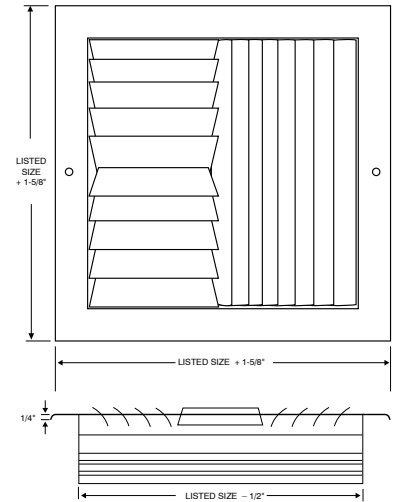

E4033 SERIES

THREE-WAY CORNER, ADJUSTABLE CURVED BLADE

- Three-way corner, individually-adjustable curved blade
- Mitered corner frame
- Bright White finish

Model	Material	Damper
E4033	Extruded Alum	none
E4033M	Extruded Alum	MS

E404 SERIES

FOUR-WAY, ADJUSTABLE CURVED BLADE

- Four-way, individually-adjustable curved blade
- Mitered corner frame
- Bright White finish

Model	Material	Damper
E404	Extruded Alum	none
E404M	Extruded Alum	MS
E404O	Extruded Alum	OBD