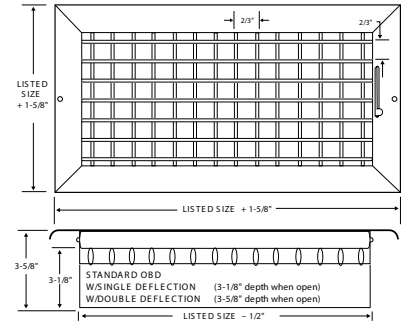

E240H SERIES
DOUBLE DEFLECTION REGISTER

- Double deflection, adjustable air foil blades, horizontal front, vertical back
- Bright White or painted aluminum finish

Model	Material	Damper
E240H	Extruded Alum	none
E240HO	Extruded Alum	OBD

E200V SERIES
VERTICAL DEFLECTION REGISTER

- Single deflection, vertical, adjustable face bars
- Pivoted bars for easy positive setting
- Bright White or painted aluminum finish

Model	Material	Damper
E200V	Extruded Alum	none
E200VM	Extruded Alum	MS
E200VO	Extruded Alum	OBD

E240V SERIES
DOUBLE DEFLECTION REGISTER

- Double deflection, adjustable air foil blades, horizontal front, vertical back
- Bright White or painted aluminum finish

Model	Material	Damper
E240V	Extruded Alum	none
E240VO	Extruded Alum	OBD