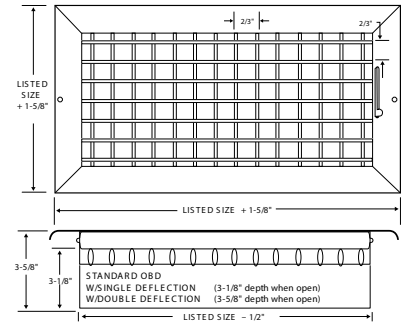

E240H SERIES
DOUBLE DEFLECTION REGISTER

- Double deflection, adjustable air foil blades, horizontal front, vertical back
- Bright White or painted aluminum finish

Model	Material	Damper
E240H	Extruded Alum	none
E240HO	Extruded Alum	OBD

E200V SERIES
VERTICAL DEFLECTION REGISTER

- Single deflection, vertical, adjustable face bars
- Pivoted bars for easy positive setting
- Bright White or painted aluminum finish

Model	Material	Damper
E200V	Extruded Alum	none
E200VM	Extruded Alum	MS
E200VO	Extruded Alum	OBD

E240V SERIES
DOUBLE DEFLECTION REGISTER

- Double deflection, adjustable air foil blades, horizontal front, vertical back
- Bright White or painted aluminum finish

Model	Material	Damper
E240V	Extruded Alum	none
E240VO	Extruded Alum	OBD