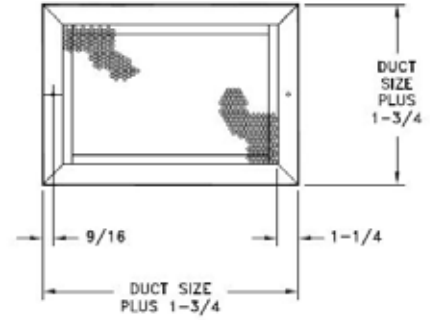

## 740 SERIES PERFORATED FACE GRILLE

- Perforated face
- Optional T-Bar lay-in frames - 740FP
- Bright White finish

Model	Material	Damper
740	Steel	none
740O	Steel	OBD

## 220 SERIES SINGLE DEFLECTION REGISTER

- Single deflection, adjustable, air foil blades
- Bright White finish

Model	Material	Damper
220V	Steel	MS
220H	Steel	MS