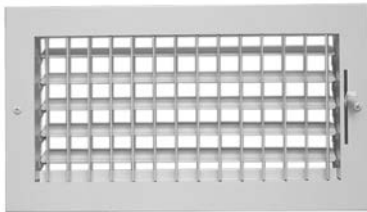

## 740 SERIES PERFORATED FACE GRILLE

- Perforated face
- Optional T-Bar lay-in frames - 740FP
- Bright White finish

Model	Material	Damper
740	Steel	none
740O	Steel	OBD

## 220 SERIES SINGLE DEFLECTION REGISTER

- Single deflection, adjustable, air foil blades
- Bright White finish

Model	Material	Damper
220V	Steel	MS
220H	Steel	MS

## 200VO SINGLE DEFLECTION REGISTER W/ OBD

- Steel face, with aluminum air foil blades
- Galvanized Steel Opposed Blade Damper
- Can be ordered without the Damper, order as 200V
- Bright White finish

Model	Material	Damper
200VO	Steel	OBD