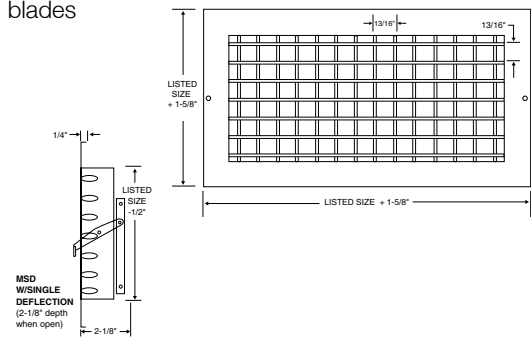

## 740 SERIES PERFORATED FACE GRILLE

- Perforated face
- Optional T-Bar lay-in frames - 740FP
- Bright White finish

Model	Material	Damper
740	Steel	none
740O	Steel	OBD

## 220 SERIES SINGLE DEFLECTION REGISTER

- Single deflection, adjustable, air foil blades
- Bright White finish

Model	Material	Damper
220V	Steel	MS
220H	Steel	MS

## 200VO SINGLE DEFLECTION REGISTER W/ OBD

- Steel face, with aluminum air foil blades
- Galvanized Steel Opposed Blade Damper
- Can be ordered without the Damper, order as 200V
- Bright White finish

Model	Material	Damper
200VO	Steel	OBD