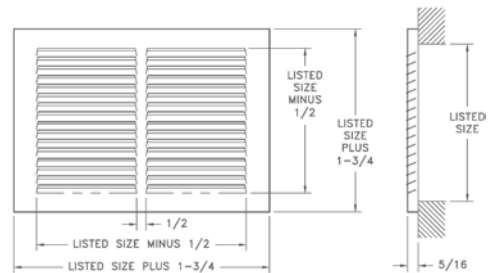

## 170 SERIES RETURN AIR GRILLE

- 1/2" spaced fins set at 40 °s
- Exceptional free area
- 5/16" Margin Turnback
- Bright White finish

Model	Material	Damper
170	Steel	none
A170	Aluminum	none

## 173 RETURN AIR GRILLE

- 1/3" spaced fins set at 20 °s
- Exceptional free area
- 5/16" Margin Turnback
- Bright White finish

Model	Material	Damper
173	Steel	none

SIDEWALL REG/GRILLE

## AAD ACCESS DOOR

- All Steel Construction
- Flush, removable face with concealed latches and hinges
- 22 gauge face, 24 gauge frame
- Bright White finish
- Available in sizes: 6x6, 8x8, 10x10, 12x12, 14x14, 16x16, 24x24