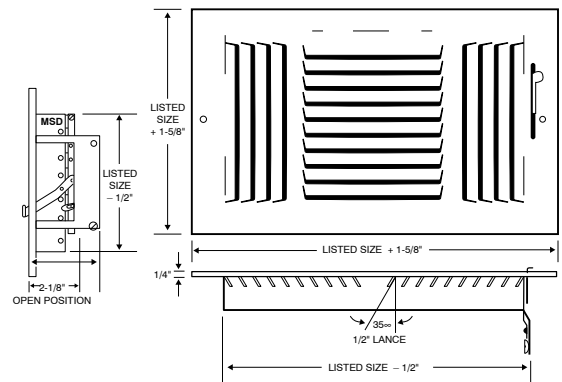

160 SERIES TWO-WAY 1/2" LANCED

- Two-way deflection
- 1/2" fin spacing
- Bright White enamel finish

Model	Material	Damper
160	Steel	MS
A160	Aluminum	MS

140 SERIES THREE-WAY 1/2" LANCED

- Three-way deflection
- 1/2" fin spacing
- Bright White enamel finish

Model	Material	Damper
140	Steel	MS
A140	Aluminum	MS
140FL	Steel w/ fusible link	MS

190 SERIES FOUR-WAY 1/2" LANCED

- Four-way deflection
- 1/2" fin spacing
- Bright White enamel finish

Model	Material	Damper
190	Steel	MS
A190	Aluminum	MS
190FL	Steel w/ fusible link	MS