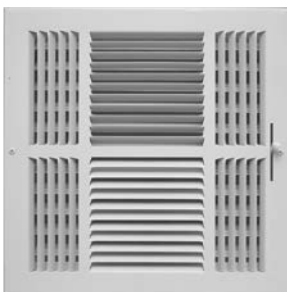

160 SERIES TWO-WAY 1/2" LANCED

- Two-way deflection
- 1/2" fin spacing
- Bright White enamel finish

Model	Material	Damper
160	Steel	MS
A160	Aluminum	MS

140 SERIES THREE-WAY 1/2" LANCED

- Three-way deflection
- 1/2" fin spacing
- Bright White enamel finish

Model	Material	Damper
140	Steel	MS
A140	Aluminum	MS
140FL	Steel w/ fusible link	MS

190 SERIES FOUR-WAY 1/2" LANCED

- Four-way deflection
- 1/2" fin spacing
- Bright White enamel finish

Model	Material	Damper
190	Steel	MS
A190	Aluminum	MS
190FL	Steel w/ fusible link	MS