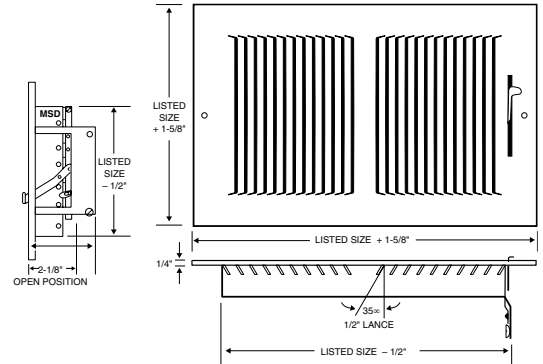

160 SERIES TWO-WAY 1/2" LANCED

- Two-way deflection
- 1/2" fin spacing
- Bright White enamel finish

Model	Material	Damper
160	Steel	MS
A160	Aluminum	MS

140 SERIES THREE-WAY 1/2" LANCED

- Three-way deflection
- 1/2" fin spacing
- Bright White enamel finish

Model	Material	Damper
140	Steel	MS
A140	Aluminum	MS
140FL	Steel w/ fusible link	MS

190 SERIES FOUR-WAY 1/2" LANCED

- Four-way deflection
- 1/2" fin spacing
- Bright White enamel finish

Model	Material	Damper
190	Steel	MS
A190	Aluminum	MS
190FL	Steel w/ fusible link	MS