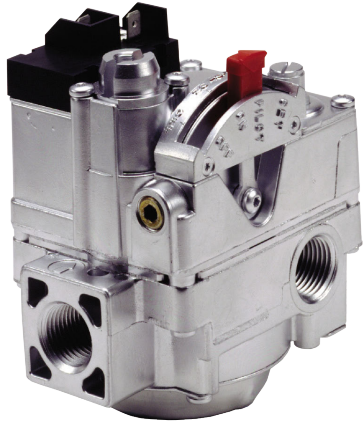

Robertshaw®

720-402

GAS VALVES

720 Series - 24 Volt Dual

The Robertshaw® 720 Series 24 Volt Dual Gas Valve is a six-function gas valve incorporating a manual valve, safety shut-off magnet, dual automatic valves, main gas regulator, and pilot adjustment. Models are available with and without a pressure regulator. Uni-Kit® models are factory set at 3.5" WC for natural gas, but can be converted to LP by installing the regulator conversion kit included.

The wiring connections, manual selector and adjustments are easily accessible on top of the valve. With a 3-9/16" swing radius, the 720 Series lends itself well to replacing many OEM valves. Valve can be mounted in any position except upside down.

Features and Benefits

- Gas cock dial marking Off - Pilot - On
- Pilot outlet 1/4" tubing
- Ambient temperature of -40°F to 175°F
- Combination screw/spade terminal type
- Maximum inlet pressure 14" WC (0.5 PSI)
- Standard NEMA terminals
- Inlet filtered screen
- Various gas types: natural, manufactured, mixed, LP, and LP/air mixtures
- Multiple actuators available
- RoHS compliant