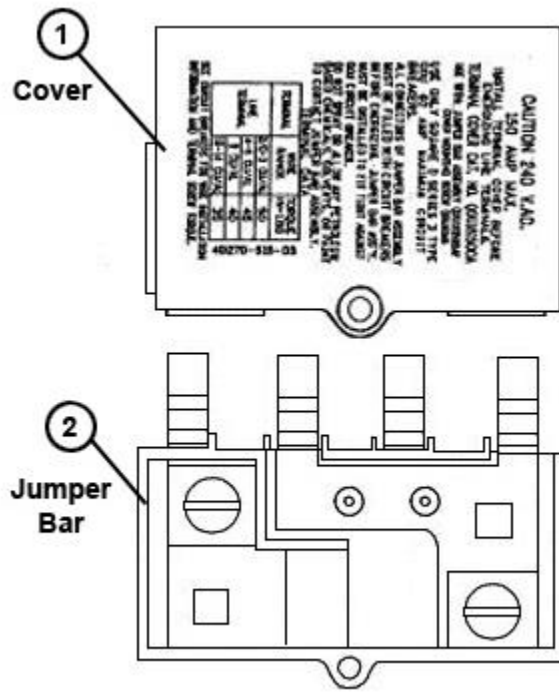

Accessories Miscellaneous Accessories

RXBJ-A21

Parts List
12-May-2011

*This parts list is current as of the above revision date.
See <http://www.rheempartslists.net/92-42800-RXBJ-A21.pdf> for the current revision.*

No.	Notes	Part Description	Part No.
1		Cover (CKT BKR) 2-2 Pole SQD	45-23202-10
2		Jumper Bar 4-Pole SQD	45-23202-01

RXBJ-A21 Assembly