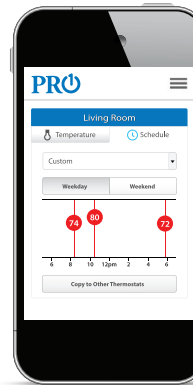

Simple Scheduling

Private Label

Pro1 offers private labeling free of charge on the thermostat as well as on the homeowner app. Whether they are at home or on vacation you will get a call if something goes wrong.