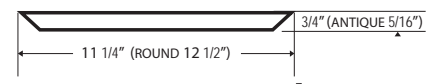

Standard Limited clearance grille only

RS # (ref. #)	DESCRIPTION	CTN QTY	CTN WT
81832 (GR2)	2-way grille	10	6 lbs.
81833 (GR3)	3-way grille	10	6 lbs.
81834 (GR4)	4-way grille	25	6 lbs.
81831 (GR360)	Round grille	15	6 lbs.
81835 (GRE)	Return/exhaust grille	25	6 lbs.
81839 (GRAW)	Retro grille (white)	25	8 lbs.
81838 (GRAB)	Retro grille (black)	10	8 lbs.