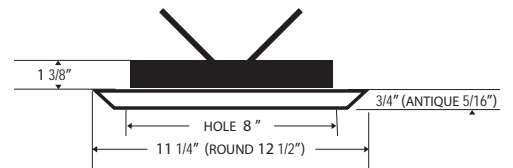

Limited clearance grille/damper

RS # (ref. #)	DESCRIPTION	CTN QTY	CTN WT
81942 (GRD2)	2-way grille/damper	12	15.8 lbs.
81943 (GRD3)	3-way grille/damper	12	15.8 lbs.
81944 (GRD4)	4-way grille/damper	12	15.8 lbs.
81941 (GRD360)	Round grille/damper	6	7.7 lbs.
81945 (GRDE)	Return/exhaust grille/damper	12	15.8 lbs.
81949 (GRDAW)	Retro grille/damper (white)	12	15.8 lbs.
81948 (GRDAB)	Retro grille/damper (black)	12	15.8 lbs.