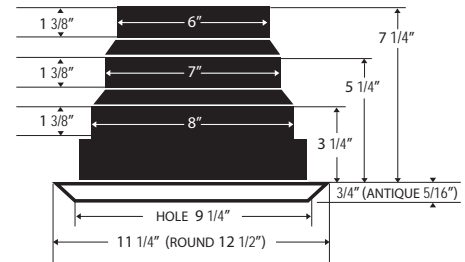

AIRTEC® CLASSIC/RETRO ORDERING INFORMATION

2-way Antique 3-way 4-way Round Return/exhaust

Note: Stepped Collar accommodates:
6", 7", 8" ducting (MV) 4", 5", 6" ducting (MVS)

Airtec Classic standard 8x8" diffuser assembly

RS # (ref. #)	DESCRIPTION	CTN QTY	CTN WT
81912 (MV2)	2-way grille/damper/box	4	9 lbs.
81913 (MV3)	3-way grille/damper/box	4	9 lbs.
81914 (MV4)	4-way grille/damper/box	4	9 lbs.
81911 (MV360)	Round grille/damper/box	4	9 lbs.
81915 (MVE)	Return/exhaust grille/damper/box	4	9 lbs.
81916 (MXE)	Return/exhaust grille/box (no damper)	4	9 lbs.