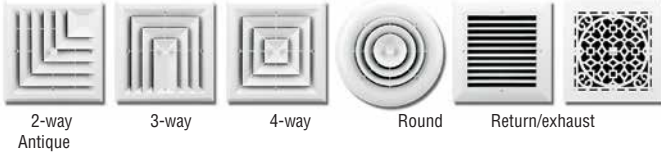

AIRTEC® CLASSIC/RETRO ORDERING INFORMATION

2-way Antique 3-way 4-way Round Return/exhaust

Note: Stepped Collar accommodates:
6", 7", 8" ducting (MV) 4", 5", 6" ducting (MVS)

Airtec Classic standard 8x8" diffuser assembly

RS # (ref. #)	DESCRIPTION	CTN QTY	CTN WT
81912 (MV2)	2-way grille/damper/box	4	9 lbs.
81913 (MV3)	3-way grille/damper/box	4	9 lbs.
81914 (MV4)	4-way grille/damper/box	4	9 lbs.
81911 (MV360)	Round grille/damper/box	4	9 lbs.
81915 (MVE)	Return/exhaust grille/damper/box	4	9 lbs.
81916 (MXE)	Return/exhaust grille/box (no damper)	4	9 lbs.