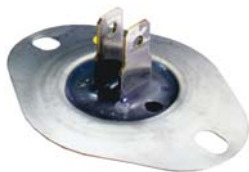

Limit Control Switches – Auto Reset (Large Flanged Airstream – 44T Low Voltage)

THERMODISC

PART NO	TOD SWITCH SERIES	OPEN TEMP (°F)	TOLERANCE OPEN TEMP (°F)	CLOSE TEMP (°F)	TOLERANCE CLOSE TEMP (°F)	NOM TEMP DIFFERENCE	MAX VOLTAGE RATING (VAC)	MAX CURRENT RATING (A)	COLOR CODE	DISC FACE	SWITCH TYPE	CONTACT ORIENT	MOUNTING INSERTION DEPTH-MAX (IN)
47-102436-07	44T	100	+/-8	80	+/-9	20	26	1	Brown	Enclosed	SPST	Normally Closed	3/8
47-102436-06	44T	110	+/-8	90	+/-9	20	26	1	Purple	Enclosed	SPST	Normally Closed	3/8
47-102436-04	44T	115	+/-8	95	+/-9	20	26	1	Red	Enclosed	SPST	Normally Closed	3/8
470015	44T	120	+/-8	100	+/-9	20	26	1	Yellow	Enclosed	SPST	Normally Closed	3/8
47-102436-03	44T	125	+/-8	105	+/-9	20	26	1	Blue	Enclosed	SPST	Normally Closed	3/8
47-102436-08	44T	130	+/-8	110	+/-9	20	26	1	Black	Enclosed	SPST	Normally Closed	3/8
47-102436-05	44T	135	+/-8	115	+/-9	20	26	1	Green	Enclosed	SPST	Normally Closed	3/8
470018	44T	145	+/-8	125	+/-9	20	26	1	Orange	Enclosed	SPST	Normally Closed	3/8