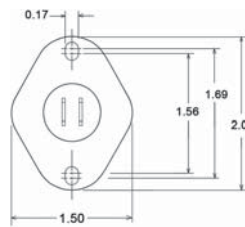

Limit Control Switches – Auto Reset (Large Flanged Airstream – 44T Low Voltage)

THERMODISC

PART NO	TOD SWITCH SERIES	OPEN TEMP (°F)	TOLERANCE OPEN TEMP (°F)	CLOSE TEMP (°F)	TOLERANCE CLOSE TEMP (°F)	NOM TEMP DIFFERENCE	MAX VOLTAGE RATING (VAC)	MAX CURRENT RATING (A)	COLOR CODE	DISC FACE	SWITCH TYPE	CONTACT ORIENT	MOUNTING INSERTION DEPTH-MAX (IN)
47-102436-07	44T	100	+/-8	80	+/-9	20	26	1	Brown	Enclosed	SPST	Normally Closed	3/8
47-102436-06	44T	110	+/-8	90	+/-9	20	26	1	Purple	Enclosed	SPST	Normally Closed	3/8
47-102436-04	44T	115	+/-8	95	+/-9	20	26	1	Red	Enclosed	SPST	Normally Closed	3/8
470015	44T	120	+/-8	100	+/-9	20	26	1	Yellow	Enclosed	SPST	Normally Closed	3/8
47-102436-03	44T	125	+/-8	105	+/-9	20	26	1	Blue	Enclosed	SPST	Normally Closed	3/8
47-102436-08	44T	130	+/-8	110	+/-9	20	26	1	Black	Enclosed	SPST	Normally Closed	3/8
47-102436-05	44T	135	+/-8	115	+/-9	20	26	1	Green	Enclosed	SPST	Normally Closed	3/8
470018	44T	145	+/-8	125	+/-9	20	26	1	Orange	Enclosed	SPST	Normally Closed	3/8