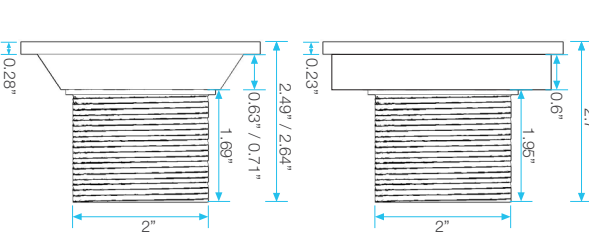

Installation

Specifications

Grate Length - Top view

4" x 4"
Mira
Tulia

Base Width and Height - Top View

Mira
Tulia

Grate Length - Top view

5 3/4" x 5 3/4"
Mira
Tulia

Base Width and Height - Top View

Mira
Tulia

Grate Width and Height - Side View

Mira
Tulia

Note: Installer must verify all rough-in dimensions prior to installation and consult local and national codes. Conformity and compliance to local and national codes are the responsibility of the installer. Dimensions are subject to Manufacturers tolerance and change without notice. We can assume no responsibility for use of superseded or void data.