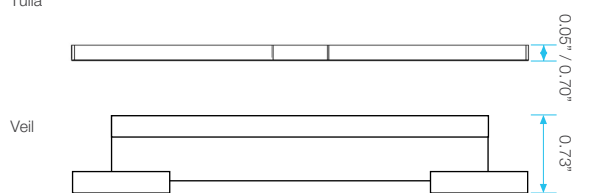

Installation

Specifications

Grate Length - Top view

4" x 4"
Mira
Tulia

Base Width and Height - Top View

Mira
Tulia

Grate Length - Top view

5 3/4" x 5 3/4"
Mira
Tulia

Base Width and Height - Top View

Mira
Tulia

Grate Width and Height - Side View

Mira
Tulia

Note: Installer must verify all rough-in dimensions prior to installation and consult local and national codes. Conformity and compliance to local and national codes are the responsibility of the installer. Dimensions are subject to Manufacturers tolerance and change without notice. We can assume no responsibility for use of superseded or void data.