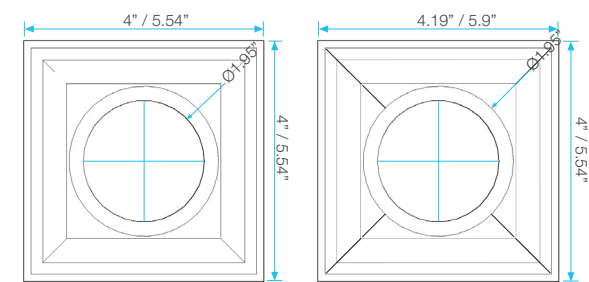

Installation

Specifications

Grate Length - Top view

4" x 4"
Mira
Tulia

Base Width and Height - Top View

Mira
Tulia

Grate Length - Top view

5 3/4" x 5 3/4"
Mira
Tulia

Base Width and Height - Top View

Mira
Tulia

Grate Width and Height - Side View

Mira
Tulia

Note: Installer must verify all rough-in dimensions prior to installation and consult local and national codes. Conformity and compliance to local and national codes are the responsibility of the installer. Dimensions are subject to Manufacturers tolerance and change without notice. We can assume no responsibility for use of superseded or void data.