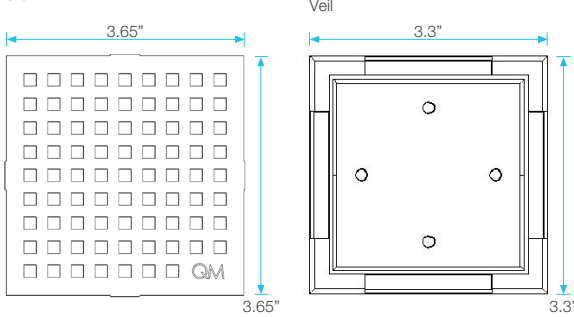

Installation

Specifications

Grate Length - Top view

4" x 4"
Mira
Tulia

Base Width and Height - Top View

Mira
Tulia

Grate Length - Top view

5 3/4" x 5 3/4"
Mira
Tulia

Base Width and Height - Top View

Mira
Tulia

Grate Width and Height - Side View

Mira
Tulia

Note: Installer must verify all rough-in dimensions prior to installation and consult local and national codes. Conformity and compliance to local and national codes are the responsibility of the installer. Dimensions are subject to Manufacturers tolerance and change without notice. We can assume no responsibility for use of superseded or void data.

Veil Line

SKU	Size	Finish
88.300.01	4x4"	Satin
88.300.03	4x4"	Polished
88.300.07	4x4"	ORB
88.300.09	4x4"	Gold
88.300.02	5 3/4"x5 3/4"	Satin
88.300.04	5 3/4"x5 3/4"	Polished
88.300.08	5 3/4"x5 3/4"	ORB
88.300.10	5 3/4"x5 3/4"	Gold