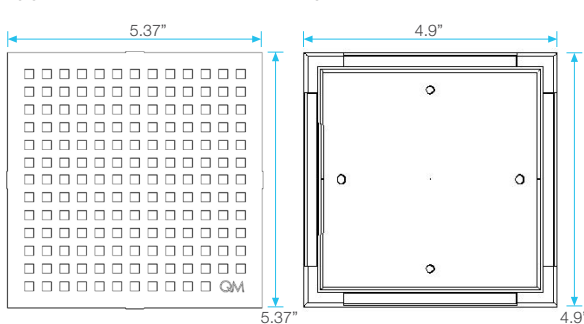

Installation

Specifications

Grate Length - Top view

4" x 4"
Mira
Tulia

Base Width and Height - Top View

Mira
Tulia

Grate Length - Top view

5 3/4" x 5 3/4"
Mira
Tulia

Base Width and Height - Top View

Mira
Tulia

Grate Width and Height - Side View

Mira
Tulia

Note: Installer must verify all rough-in dimensions prior to installation and consult local and national codes. Conformity and compliance to local and national codes are the responsibility of the installer. Dimensions are subject to Manufacturers tolerance and change without notice. We can assume no responsibility for use of superseded or void data.