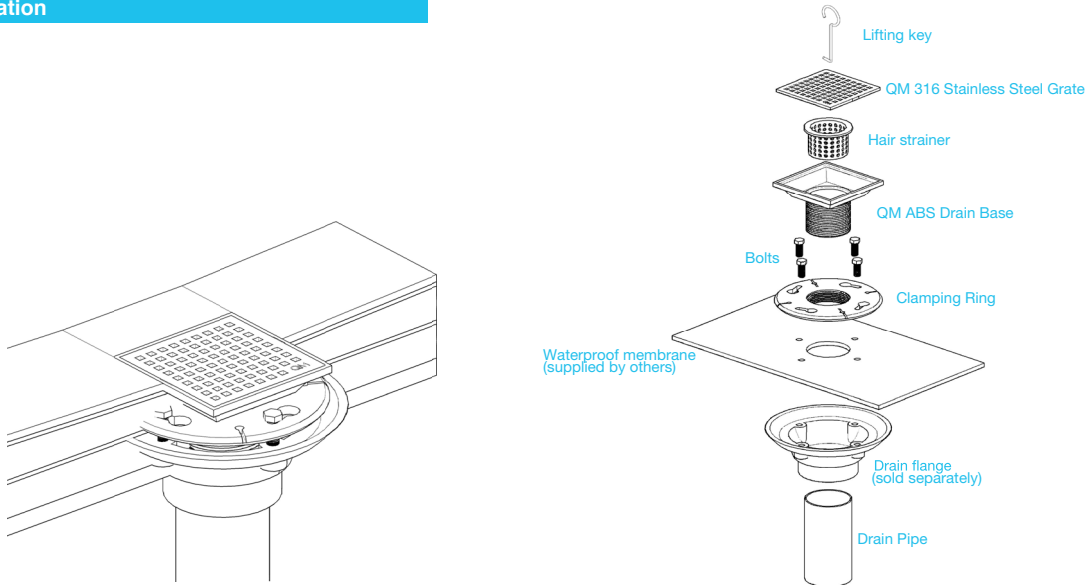

Installation

Specifications

Grate Length - Top view

4" x 4"
Mira
Tulia

Base Width and Height - Top View

Mira
Tulia

Grate Length - Top view

5 3/4" x 5 3/4"
Mira
Tulia

Base Width and Height - Top View

Mira
Tulia

Grate Width and Height - Side View

Mira
Tulia

Note: Installer must verify all rough-in dimensions prior to installation and consult local and national codes. Conformity and compliance to local and national codes are the responsibility of the installer. Dimensions are subject to Manufacturers tolerance and change without notice. We can assume no responsibility for use of superseded or void data.

Lagos Series Features

- 15 gauge 316 Stainless Steel Grate = 1.8 mm
- Base made in ABS plastic
- Requires traditional 4-way floor pitch
- Works with 2" ABS, PVC or Cast Iron shower drain flange (not included)
- Grate can be removed completely for cleaning
- Hair Strainer Basket comes with every drain, fits inside the drain to collect hair and other debris, preventing pipe clogs
- Lagos Series is intended for use with traditional waterproofing methods