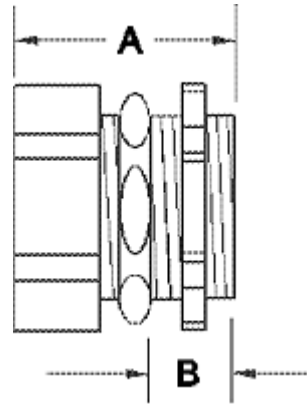

Item # 261, E.M.T. Compression Type Connectors

Concrete Tight, 1/2" to 2" Rain-Tight

[larger image](#)

[larger image](#)

Specifications

Material	Zinc Die Cast
Description (Inch)	3/4
Unit Pkg.	25
Std. Pkg.	250
Std. Pkg. Wt.	29
Dim. A (Inch)	1.27
Dim. B (Inch)	.40