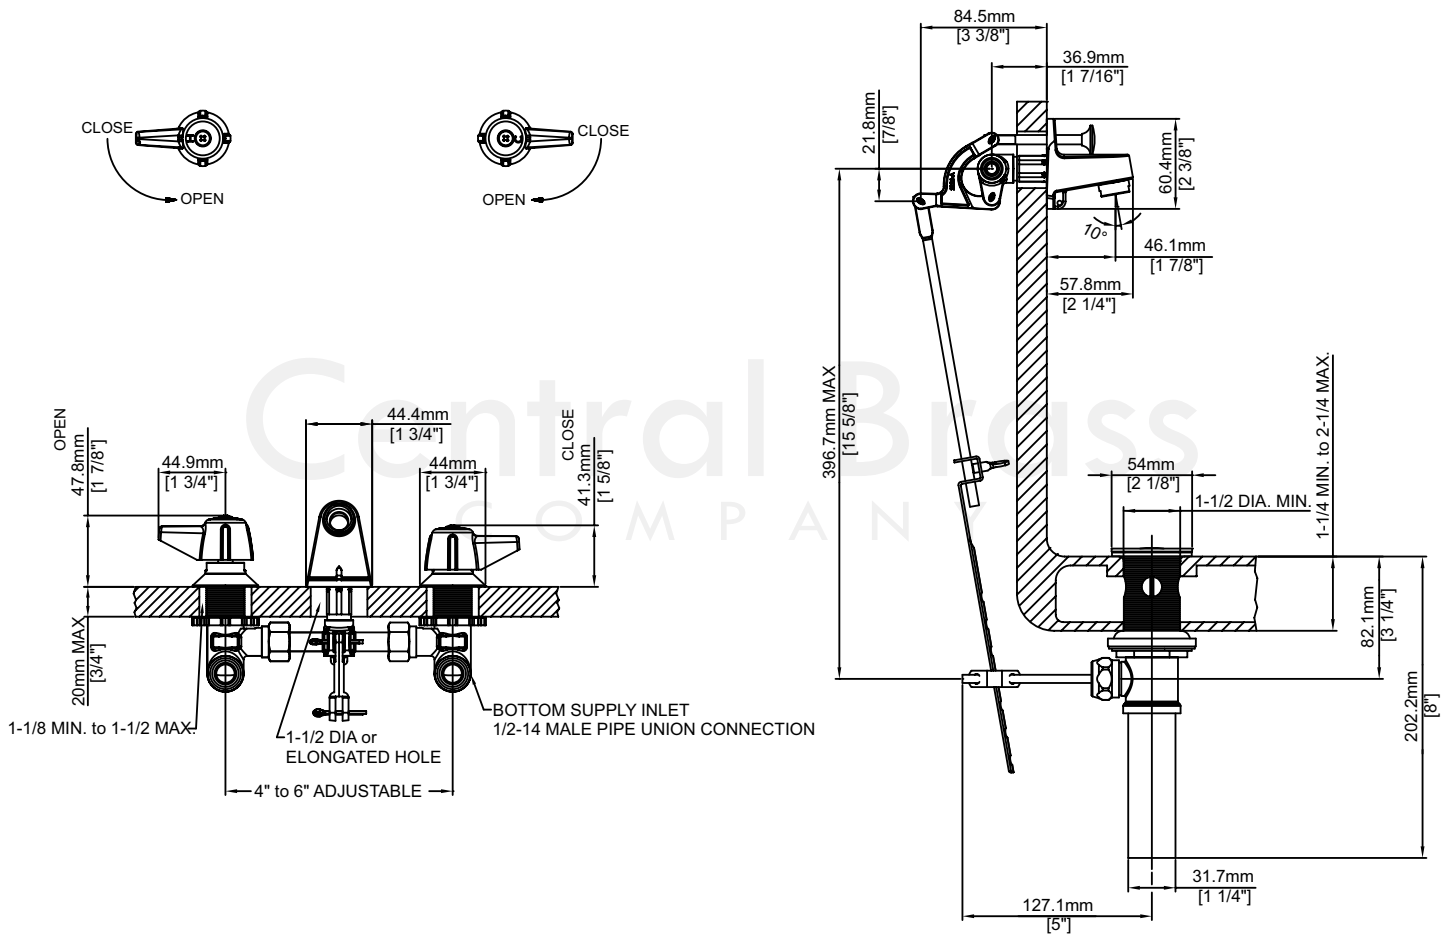

Model# 1177-DA

Two Handle Shelf Back Lavatory Faucet

FEATURES & SPECIFICATIONS

- Canopy Handles
- Replaceable Seats
- 3-Hole 4" to 6" Installation
- Brass Pop-Up Drain Assembly 1.5 GPM Flow Rate
- 1.5 GPM Flow Rate

Model# 1177-DA

Two Handle Shelf Back Lavatory Faucet

1177-DA/REV. 11 2016

Product Specifications subject to change without notice