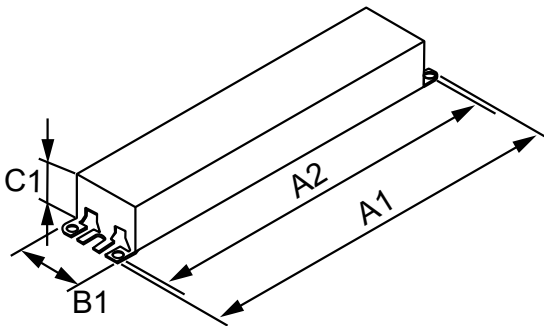

Mechanical and Housing

Housing Material	Metal
Housing	BL2
Housing Dimensions	14.31" x 3.19" x 2.63"

Approval and Application

EMC Immunity Standard	FCC Non-Consumer
Approval Marks	CSA certificate UL certificate RoHS Compliant
Hum And Noise Level	A
UL Recognized	No

Product Data

Order product name	SIGNPRO MAG ISB043214EI
EAN/UPC - Product	781087135785
Order code	913701262301
Numerator - Quantity Per Pack	1
Numerator - Packs per outer box	1
Material Nr. (12NC)	913701262301
Net Weight (Piece)	4.513 kg

Dimensional drawing

ELE SIGN BAL (1-4) T12HO 4-32FT 120-277V

Product	A1	A2	B1	C1
SIGNPRO MAG ISB043214EI	14.31 in	13.75 in	3.19 in	2.63 in