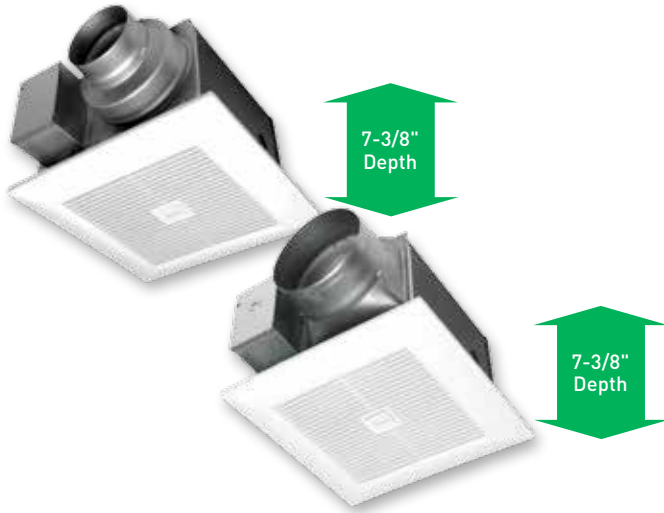

# Single Speed Fans (On/Off)

## WhisperGreen Select™ | One Fan - Multiple IAQ Solutions

**FV-05-11VK1** 50-80-110 CFM 4" or 6" Duct  
**FV-11-15VK1** 110-130-150 CFM 6" Duct

### WhisperGreen Select Key Benefits:

- Customizable, all-in-one fan
- Pick-A-Flow™ speed selector – one fan, you choose the CFM
- Plug 'N Play™ modules provide up to three value added features (select from Multi-Speed with Time Delay, SmartAction® Motion Sensor, Condensation Sensor or NiteGlo™ LED Night Light) (See page 10-11 for details)
- Revolutionary DC motor with SmartFlow™ technology for optimum CFM output
- Flex-Z Fast™ installation bracket provides flexible, fast and easy installation
- Integrated dual 4" or 6" duct adapter (50-80-110 CFM models)
- Fits in 2 x 8 construction
- UL listed for tub/shower enclosure when GFCI protected
- Can be used to comply with ASHRAE 62.2, LEED, CALGreen, California Title 24, WA Ventilation Code and ENERGY STAR® for Homes 3.0

### Plug 'N Play Receptacles & Pick-A-Flow Switch

- 1 Plug 'N Play Modules Sold Separately
- 2 Plug 'N Play Module Receptacles
- 3 Pick-A-Flow Speed Selector Switch

Flex-Z Fast installation bracket  
 with articulating joints