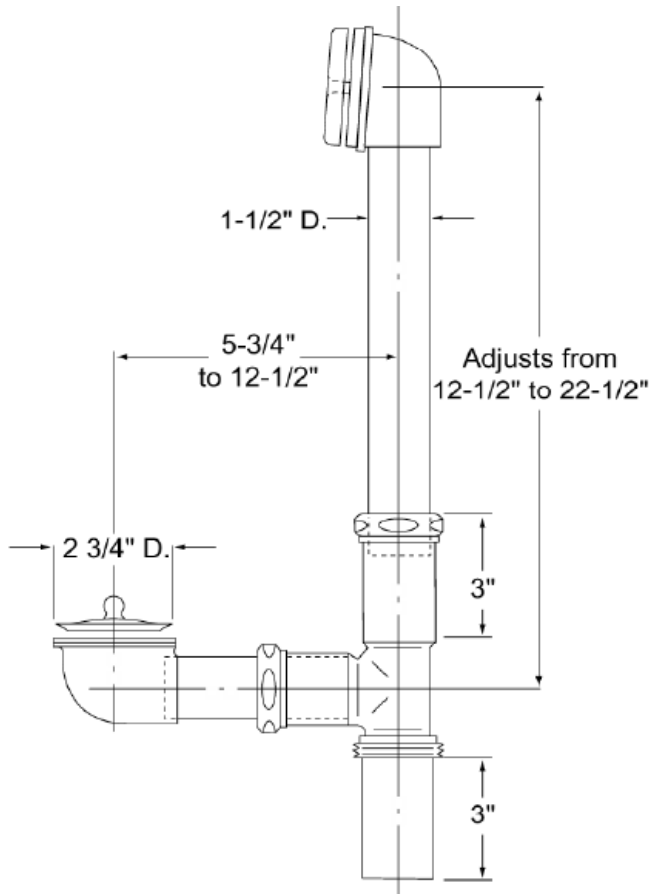

**Dearborn®
Brass**

4675 W. 160th St.
Cleveland, Ohio 44135
Ph: (800) 321-9532
Fax: (800) 321-9535
www.dearbornbrass.com

SUBMITTAL SPECIFICATION

**BATH WASTE & OVERFLOW
BRASS TUBULAR FULL KIT
UNI-LIFT STOPPER FOR WHIRLPOOL TUBS**

Engineering Specification: Dearborn Brass Bath Waste & Overflow Brass Tubular Full Kits are manufactured to strict industry standards. Full Kit contains waste and overflow assemblies and all pipe lengths required for assembly.

Job Reference

- 1-1/2" Waste Shoe/Drain Assembly
- Made of 17 Gauge Brass
- Chrome Finish on exposed trim
- One Hole Face Plate
- Brass Nuts

✓	Product No.	Description	Carton Quantity	Carton Weight (lbs)
	203-3	Full Kit, 17 Gauge Brass Tubular Uni-Lift Stopper Mechanism – Chrome Finish Trim – For Whirlpool Tubs	1	3.7