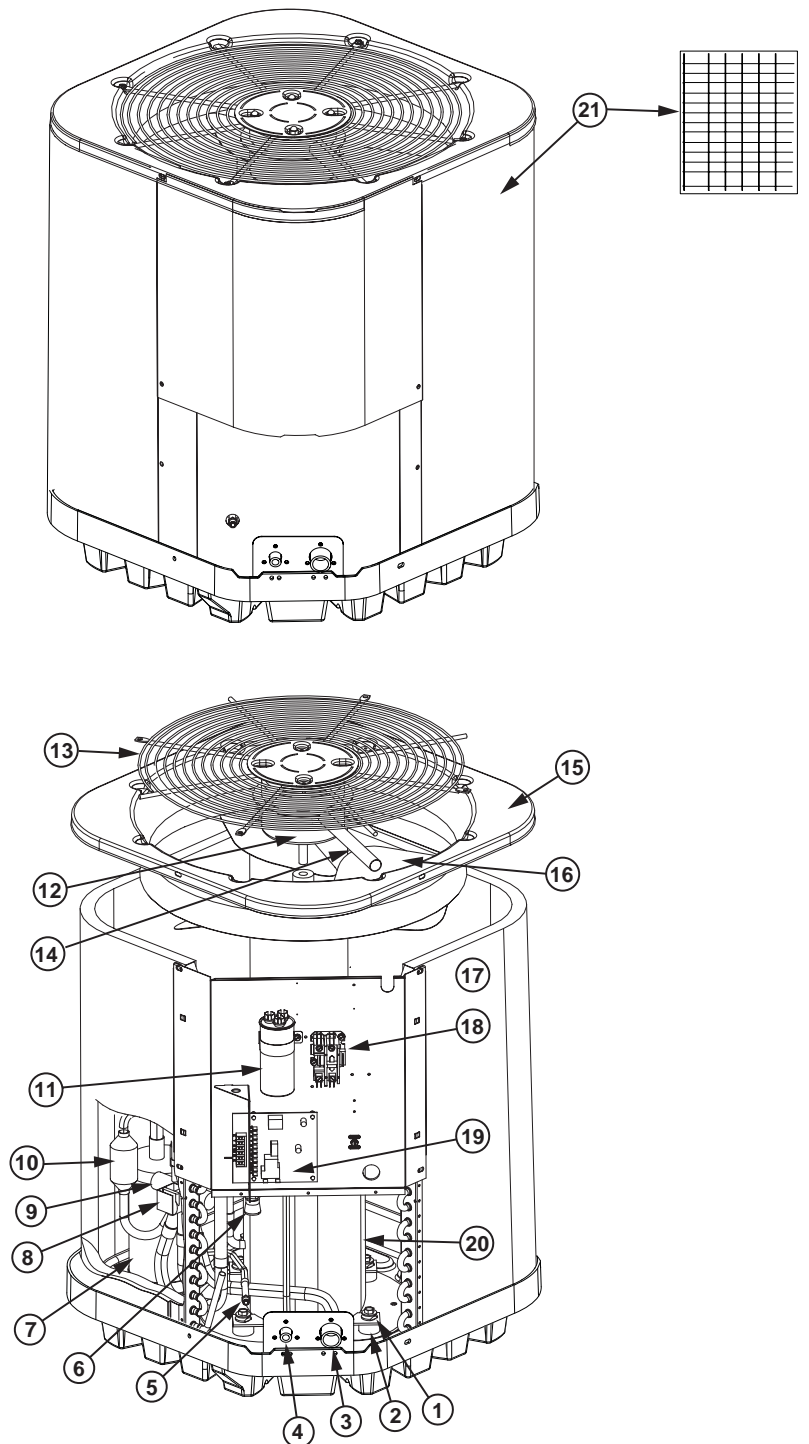

# REPLACEMENT PARTS LIST

### T5BX SPLIT SYSTEM HEAT PUMP

### EXPORT SERIES

ITEM #	COMPONENT
1	COMPRESSOR BOLT
2	COMPRESSOR GROMMET
3	REFRIGERANT VALVE (LG)
4	REFRIGERANT VALVE (SM)
5	SHRADER VALVE
6	SWIVEL CONNECTOR
7	ACCUMULATOR
8	REVERSING VALVE COIL
9	REVERSING VALVE
10	MUFFLER
11	CAPACITOR
12	OUTDOOR FAN MOTOR
13	OUTDOOR FAN GRILLE
14	MOTOR WIRE CONDUIT
15	TOP PAN </td
16	OUTDOOR FAN BLADE
17	OUTDOOR COIL
18	CONTACTOR
19	DEFROST BOARD
20	CONTROL BOX COVER
21	OUTDOOR COIL GUARD