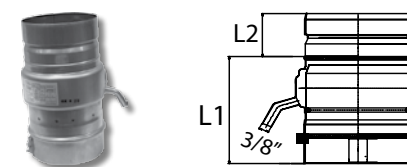

Stainless Steel Single-Wall
VPX-90ELB

| Model No. | Venting Series | L1 | L2 | Qty / Box |
|-----------|----------------|------|------|-----------|
| VP4-90ELB | 4" SUS | 2.1" | 6.2" | 6 |
| VP5-90ELB | 5" SUS | 2.7" | 7.9" | 6 |

*non-flexible

Vent Pipe Vertical Drain Tee

Stainless Steel Single-Wall
DTX-V

| Model No. | Venting Series | L1 | L2 | Qty / Box |
|-----------|----------------|------|------|-----------|
| DT4-V | 4" SUS | 2.1" | 5.1" | 6 |
| DT5-V | 5" SUS | 2.7" | 6.2" | 6 |