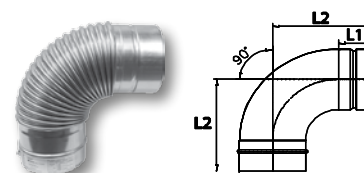

90° Vent Pipe Elbow

Stainless Steel Single-Wall
VPX-90ELB