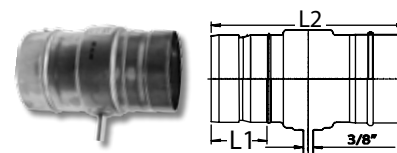

*non-flexible

Vent Pipe Vertical Drain Tee

Stainless Steel Single-Wall
DTX-V

| Model No. | Venting Series | L1 | L2 | Qty / Box |
|-----------|----------------|------|------|-----------|
| DT4-V | 4" SUS | 2.1" | 5.1" | 6 |
| DT5-V | 5" SUS | 2.7" | 6.2" | 6 |

Vent Pipe Horizontal Drain Tee

Stainless Steel Single-Wall
DTX

| Model No. | Venting Series | L1 | L2 | Qty / Box |
|-----------|----------------|------|------|-----------|
| DT4 | 4" SUS | 2.1" | 7.2" | 6 |
| DT5 | 5" SUS | 2.7" | 8.0" | 6 |