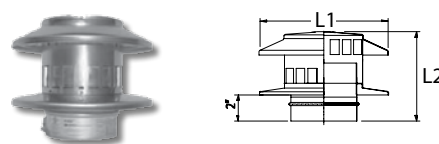

Vent Pipe Rain Cap

Stainless Steel Single-Wall
RC-X