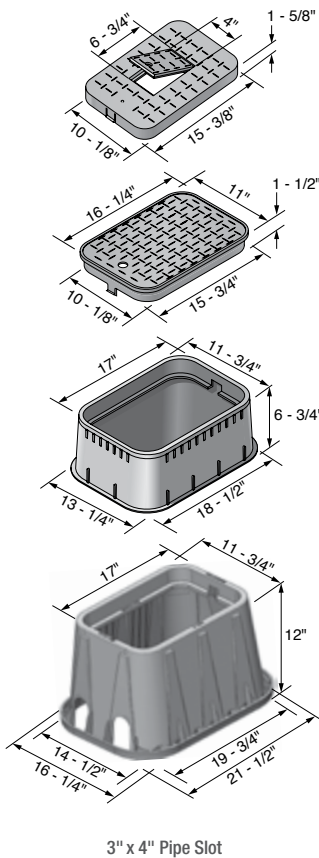

### NDS D1200 Meter Boxes

**Specifications:** NDS D1200 meter boxes and covers are injection molded of structural foam recycled polyolefin material with a melt index between 10-12. Coloring and UV stabilizers are added, along with processing lubricants when needed. NDS 14" x 19" x 12" body is tapered and has a minimum wall thickness of 0.25". The body has a double wall at the top cover seat area with a minimum thickness of 0.187". The cover seat area has 30 structural support ribs on the underside of the seat, each with a minimum thickness of 3/16". The bottom of the body has a 1" flange. The D1200 cover has a minimum thickness of 0.250".