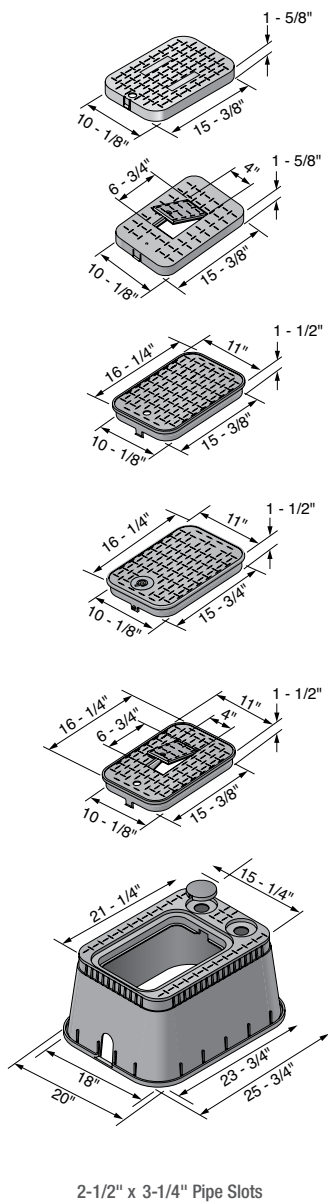

NDS AUTOMATIC METER READER (AMR) BOXES – STANDARD COMMERCIAL GRADE

NDS 13" x 20" AMR Boxes & Covers

Specifications: NDS 13" x 20" AMR meter boxes and covers are injection molded of structural foam recycled polyolefin material with a melt index between 10-12. Coloring and UV stabilizers are added, along with processing lubricants when needed. The 13" x 20" body is tapered and has a minimum wall thickness of 0.250". The body has a double wall at the top cover seat area with a minimum thickness of 0.187". The cover seat area has 30 structural support ribs on the underside of the seat, each with a minimum thickness of 3/16". The bottom of the body has a 1" flange. The 14" x 19" cover has an average thickness of 0.250".