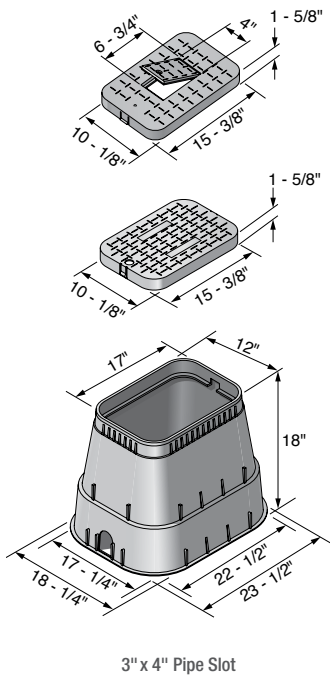

NDS METER BOXES – STANDARD COMMERCIAL GRADE

NDS D1800 Meter Boxes

Specifications: NDS 14" x 19" x 18" meter boxes and covers are injection molded of structural foam recycled polyolefin material with a melt index between 10-12. Coloring and UV stabilizers are added, along with processing lubricants when needed. The 14" x 19" body is tapered and has a minimum wall thickness of 0.250". The body has a double wall at the top cover seat area with a minimum thickness of 0.22". The cover seat area has 26 structural support ribs on the underside of the seat, each with a minimum thickness of 0.12". The bottom of the body has a 0.50" flange. The 14" x 19" cover has an average thickness of 0.20".