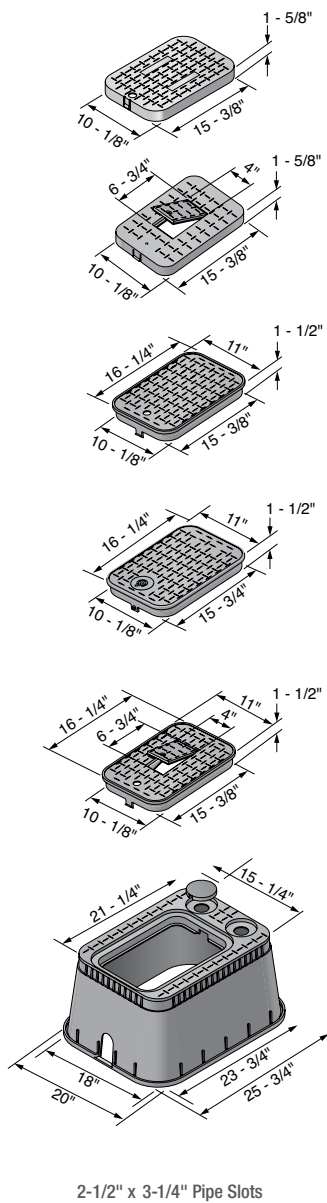

NDS AUTOMATIC METER READER (AMR) BOXES – STANDARD COMMERCIAL GRADE

NDS 13" x 20" AMR Boxes & Covers

Specifications: NDS 13" x 20" AMR meter boxes and covers are injection molded of structural foam recycled polyolefin material with a melt index between 10-12. Coloring and UV stabilizers are added, along with processing lubricants when needed. The 13" x 20" body is tapered and has a minimum wall thickness of 0.250". The body has a double wall at the top cover seat area with a minimum thickness of 0.187". The cover seat area has 30 structural support ribs on the underside of the seat, each with a minimum thickness of 3/16". The bottom of the body has a 1" flange. The 14" x 19" cover has an average thickness of 0.250".