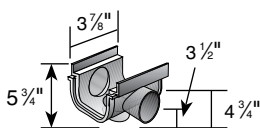

PRO SERIES CHANNEL DRAINS

5" Pro Series Channel™ Drains (continued)

DRAINAGE

Part No.	Description	Color	Pkg. Qty.	Wt. Ea. (lbs.)	Product Class	Specifications
800	5" x 1 Meter Deep Profile Channel Drain	Light Gray	10	4.00	25IN	5" wide Deep Profile Channel Drain with mechanical interlocking joints, integrated knockout bottom outlet. Polypropylene.
	Integrated knockout bottom outlet fits 3" and 4" S&D fittings. Grate should be recessed 1/8" below finish grade in non-traffic applications. Grate should be recessed 1/4" in traffic applications.					

Part No.	Description	Color	Pkg. Qty.	Wt. Ea. (lbs.)	Product Class	Specifications
811	5" Deep Profile 3" S&D Pipe Hub & 4" S&D Fitting SPT End Outlet	Light Gray	10	0.40	25IN	5" wide Deep Profile End Outlet. PVC.
813	5" Deep Profile End Cap/3" S&D Hub & 4" S&D SPT Knockout End Outlet	Light Gray	10	0.40	25IN	5" wide Deep Profile End Cap/End Outlet. PVC.
812	5" Deep Profile End Cap	Light Gray	10	0.13	25IN	5" wide Deep Profile End Cap. PVC.
861	5" Deep Profile Grate & Channel Drain 90° Elbow	Light Gray	1	3.44	25IN	
862	5" Deep Profile Grate & Channel Drain 45° Elbow	Light Gray	1	3.44	25IN	
PSRC-864	Quik-Turn™ 5" Deep Radius Coupling Provides a 6 degree bend left or right	Light Gray	9	0.30	25IN	

Part No.	Description	Color	Pkg. Qty.	Wt. Ea. (lbs.)	Product Class	Specifications
820	5" x 20" Shallow Profile Channel Drain*	Light Gray	10	1.35	25IN	5" wide Shallow Profile UV-protected high-impact PVC Channel Drain with mechanical interlocking joint.
	Grate should be recessed 1/8" below finish grade in non-traffic applications. Grate should be recessed 1/4" in traffic applications. *Produced under license of First Plast S.R.L. - Italy.					

Part No.	Description	Color	Pkg. Qty.	Wt. Ea. (lbs.)	Product Class	Specifications
821	5" Shallow Profile End Cap/1 1/2" Sch. 40 SPT Knockout End Outlet*	Light Gray	10	0.15	25IN	5" wide Shallow Profile high-impact PVC End Cap/End Outlet.
	*Produced under license of First Plast S.R.L. - Italy.					