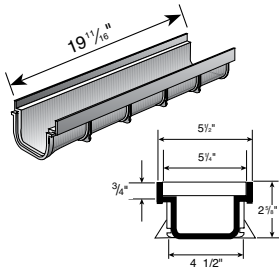

PRO SERIES CHANNEL DRAINS

5" Pro Series Channel™ Drains (continued)

DRAINAGE

Part No.	Description	Color	Pkg. Qty.	Wt. Ea. (lbs.)	Product Class	Specifications
800	5" x 1 Meter Deep Profile Channel Drain	Light Gray	10	4.00	25IN	5" wide Deep Profile Channel Drain with mechanical interlocking joints, integrated knockout bottom outlet. Polypropylene.
	Integrated knockout bottom outlet fits 3" and 4" S&D fittings. Grate should be recessed 1/8" below finish grade in non-traffic applications. Grate should be recessed 1/4" in traffic applications.					

Part No.	Description	Color	Pkg. Qty.	Wt. Ea. (lbs.)	Product Class	Specifications
811	5" Deep Profile 3" S&D Pipe Hub & 4" S&D Fitting SPT End Outlet	Light Gray	10	0.40	25IN	5" wide Deep Profile End Outlet. PVC.
813	5" Deep Profile End Cap/3" S&D Hub & 4" S&D SPT Knockout End Outlet	Light Gray	10	0.40	25IN	5" wide Deep Profile End Cap/End Outlet. PVC.
812	5" Deep Profile End Cap	Light Gray	10	0.13	25IN	5" wide Deep Profile End Cap. PVC.
861	5" Deep Profile Grate & Channel Drain 90° Elbow	Light Gray	1	3.44	25IN	
862	5" Deep Profile Grate & Channel Drain 45° Elbow	Light Gray	1	3.44	25IN	
PSRC-864	Quik-Turn™ 5" Deep Radius Coupling Provides a 6 degree bend left or right	Light Gray	9	0.30	25IN	

Part No.	Description	Color	Pkg. Qty.	Wt. Ea. (lbs.)	Product Class	Specifications
820	5" x 20" Shallow Profile Channel Drain*	Light Gray	10	1.35	25IN	5" wide Shallow Profile UV-protected high-impact PVC Channel Drain with mechanical interlocking joint.
	Grate should be recessed 1/8" below finish grade in non-traffic applications. Grate should be recessed 1/4" in traffic applications. *Produced under license of First Plast S.R.L. - Italy.					

Part No.	Description	Color	Pkg. Qty.	Wt. Ea. (lbs.)	Product Class	Specifications
821	5" Shallow Profile End Cap/1 1/2" Sch. 40 SPT Knockout End Outlet*	Light Gray	10	0.15	25IN	5" wide Shallow Profile high-impact PVC End Cap/End Outlet.
	*Produced under license of First Plast S.R.L. - Italy.					