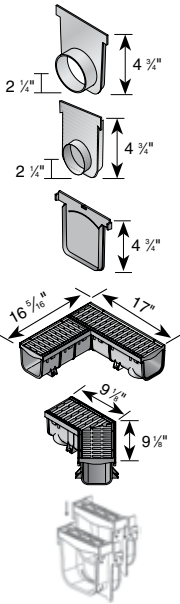

PRO SERIES CHANNEL DRAINS

5" Pro Series Channel™ Drains (continued)

DRAINAGE

Part No.	Description	Color	Pkg. Qty.	Wt. Ea. (lbs.)	Product Class	Specifications
800	5" x 1 Meter Deep Profile Channel Drain	Light Gray	10	4.00	25IN	5" wide Deep Profile Channel Drain with mechanical interlocking joints, integrated knockout bottom outlet. Polypropylene.
	Integrated knockout bottom outlet fits 3" and 4" S&D fittings. Grate should be recessed 1/8" below finish grade in non-traffic applications. Grate should be recessed 1/4" in traffic applications.					

Part No.	Description	Color	Pkg. Qty.	Wt. Ea. (lbs.)	Product Class	Specifications
811	5" Deep Profile 3" S&D Pipe Hub & 4" S&D Fitting SPT End Outlet	Light Gray	10	0.40	25IN	5" wide Deep Profile End Outlet. PVC.
813	5" Deep Profile End Cap/3" S&D Hub & 4" S&D SPT Knockout End Outlet	Light Gray	10	0.40	25IN	5" wide Deep Profile End Cap/End Outlet. PVC.
812	5" Deep Profile End Cap	Light Gray	10	0.13	25IN	5" wide Deep Profile End Cap. PVC.
861	5" Deep Profile Grate & Channel Drain 90° Elbow	Light Gray	1	3.44	25IN	
862	5" Deep Profile Grate & Channel Drain 45° Elbow	Light Gray	1	3.44	25IN	
PSRC-864	Quik-Turn™ 5" Deep Radius Coupling Provides a 6 degree bend left or right	Light Gray	9	0.30	25IN	

Part No.	Description	Color	Pkg. Qty.	Wt. Ea. (lbs.)	Product Class	Specifications
820	5" x 20" Shallow Profile Channel Drain*	Light Gray	10	1.35	25IN	5" wide Shallow Profile UV-protected high-impact PVC Channel Drain with mechanical interlocking joint.
	Grate should be recessed 1/8" below finish grade in non-traffic applications. Grate should be recessed 1/4" in traffic applications. *Produced under license of First Plast S.R.L. - Italy.					

Part No.	Description	Color	Pkg. Qty.	Wt. Ea. (lbs.)	Product Class	Specifications
821	5" Shallow Profile End Cap/1 1/2" Sch. 40 SPT Knockout End Outlet*	Light Gray	10	0.15	25IN	5" wide Shallow Profile high-impact PVC End Cap/End Outlet.
	*Produced under license of First Plast S.R.L. - Italy.					