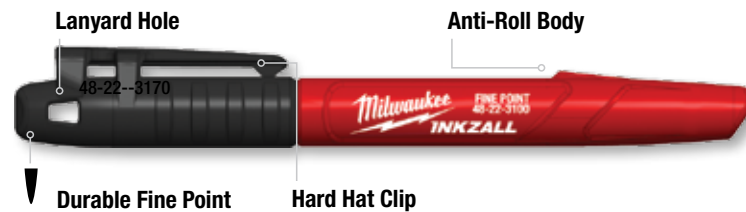

INKZALL™ JOBSITE MARKER

General Information		Specifications			
Part #	Description	Color	Point Size	Tip Style	Anti-Roll Body
48-22-3100	INKZALL™ Jobsite Marker (36 PC)	Black	Fine	Bullet	YES
48-22-3104	INKZALL™ Jobsite Markers (4pk)	Black	Fine	Bullet	YES
48-22-3105	INKZALL™ Jobsite Markers (2pk)	Black	Fine	Bullet	YES
48-22-3106	INKZALL™ Jobsite Markers (4pk - Colour)	Black, Red, Blue, Green	Fine	Bullet	YES
48-22-3170	INKZALL™ Jobsite Markers (36 PC)	Red	Fine	Bullet	YES
48-22-3180	INKZALL™ Jobsite Markers (36 PC)	Blue	Fine	Bullet	YES
48-22-3190	INKZALL™ Jobsite Markers (36 PC)	Green	Fine	Bullet	YES