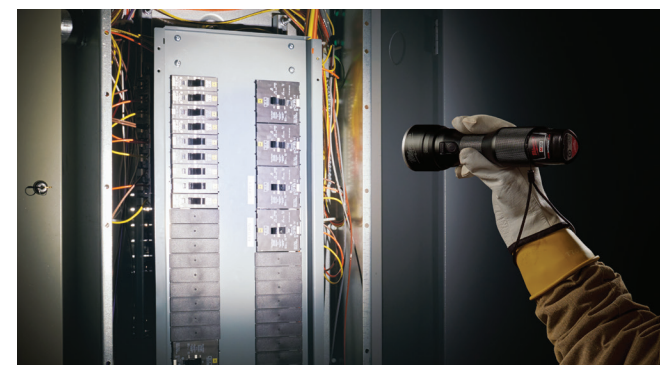

M12™ LED Metal Flashlight Kit

2355-21 (2355-20 Tool-Only)

Specifications:

Lumens	800 / 325 / 800
Modes	High, Medium, Strobe
Beam Distance	375 yd / 343 m
Beam Focus	Slide, Spot/Flood
Moisture Resistance	IP54
Structure	6000 Series Aluminum, Type II Anodize Finish
Length	9"
Weight	1.2 lbs

Includes: (1) M12™ REDLITHIUM™ Compact Battery Pack, Lanyard, Charger

M12™ LED Spot Light

2353-20

Specifications:

Lumens	750 / 400 / 750
Modes	High, Low, Strobe
Beam Distance	700 yd / 640 m
Moisture Resistance	IP54
Length	6-1/8"
Weight	1.4 lbs

Battery and Charger Sold Separately

Includes: Lanyard

M12™ LED Lantern/Flood Light

2362-20

Specifications:

Lumens	400 / 200 / 40 / 400
Modes	High, Medium, Low, Strobe
Beam Pattern	Adjustable 180° – 360°
Moisture Resistance	IP54
Hands-Free	2 Hooks for Hanging
USB Charger	2.1A USB Charging Port
Length	10-1/2"
Weight	1.0 lb

Battery and Charger Sold Separately

M12™ ROVER™ LED Flood Light

2364-20

Specifications:

Lumens	1,000 / 400 / 200
Modes	High, Medium, Low
Hands Free	Integrated Magnet, Spring Loaded Clamp
Moisture Resistance	IP54
Length	7-1/2"
Weight	2.2 lbs