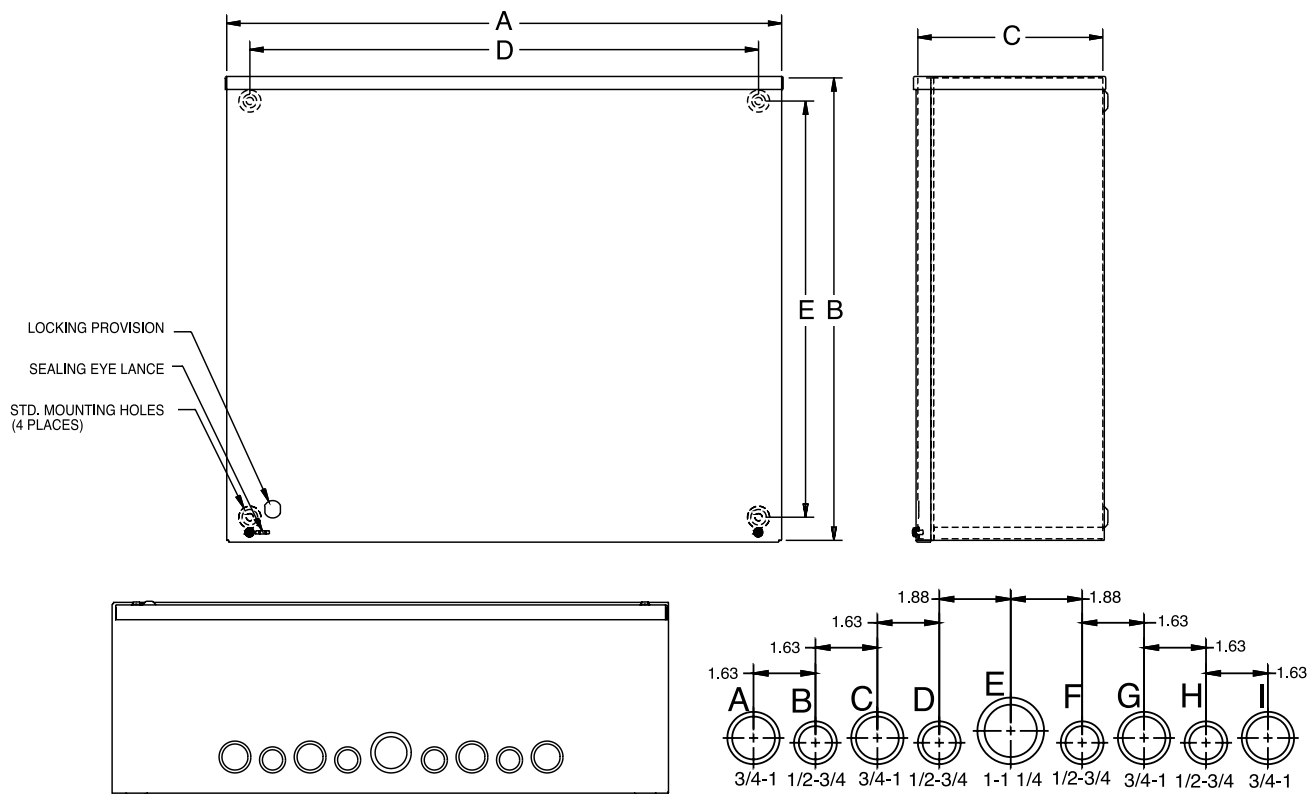

CONSTRUCTION

- Enclosure and cover are manufactured from 16, 14, or 12 gauge **G90** galvanized steel.
- The cover is designed to fit under the drip shield top, held in place with a plated steel screw.
- Available with or without paint—for no paint refer to suffix **-NP** in the catalog number.

- Boxes are available with or without concentric knockouts on the bottom—for no knockouts refer to suffix **-NK** in the catalog number.
- Mounting embosses are provided on the back of each enclosure.
- Sealing provisions on the front cover.

CATALOG NUMBER	PRODUCT FAMILY	UPC NUMBER 7-84572-	WEIGHT (LBS)	CARTON QUANTITY	W X H X D	KO PATTERN
444-SC3R	SC3R	10653	2.2	6	4 x 4 x 4	B-C
444-SC3R-NK	SC3R	10654	2.2	6	4 x 4 x 4	NONE
444-SC3R-NK-NP	SC3R	15484	2.2	6	4 x 4 x 4	NONE
464-SC3R	SC3R	10706	2.8	4	4 x 6 x 4	B-C
464-SC3R-NK	SC3R	22258	2.8	4	4 x 6 x 4	NONE
664-SC3R	SC3R	10805	3.4	9	6 x 6 x 4	B-C-D
664-SC3R-NK	SC3R	10806	3.4	9	6 x 6 x 4	NONE
664-SC3R-NK-NP	SC3R	15495	3.4	9	6 x 6 x 4	NONE
664-SC3R-NP	SC3R	23225	3.4	9	6 x 6 x 4	B-C-D
666-SC3R	SC3R	10820	4.5	6	6 x 6 x 6	B-C
666-SC3R-NK	SC3R	10821	4.5	6	6 x 6 x 6	NONE