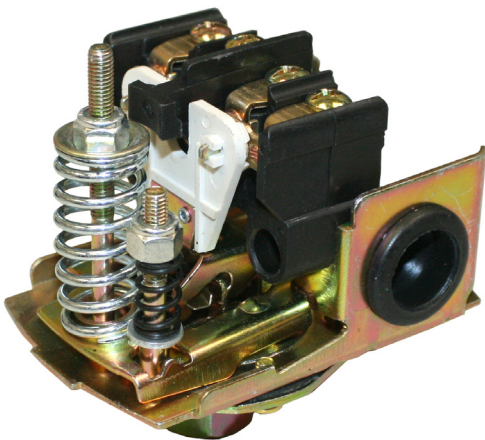

MPS4060

Pressure Switch

Preset Settings(PSI)
40/60