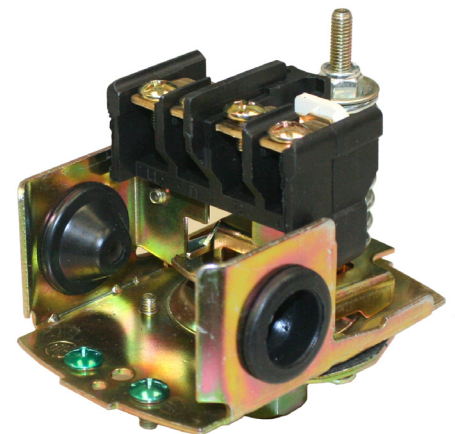

MPS4060

Pressure Switch

Preset Settings(PSI)
40/60