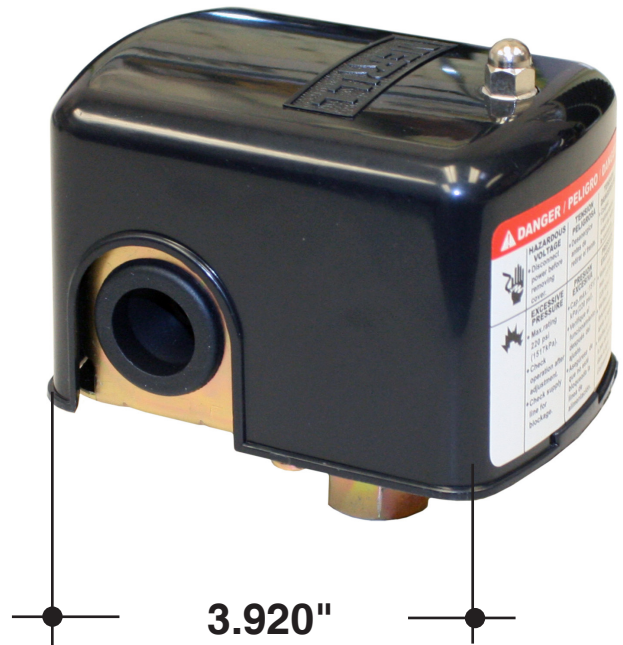

MPS4060

Pressure Switch

Preset Settings(PSI)
40/60