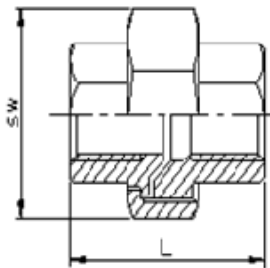

Elbow 45 Equal Banded F/F

inch

SIZE	ϕA	L
1/8"	0.71	0.71
1/4"	0.83	0.67
3/8"	0.98	0.79
1/2"	1.16	0.87
3/4"	1.40	0.98
1"	1.69	1.10
1-1/4"	2.06	1.30
1-1/2"	2.28	1.42
2"	2.83	1.69
2-1/2"	3.43	1.93
3"	3.94	2.17
4"	4.94	2.52

Union Conical Joint F/F

inch

SIZE	L	SW
1/8"	1.14	0.98
1/4"	1.48	1.18
3/8"	1.50	1.38
1/2"	1.65	1.65
3/4"	1.93	1.85
1"	1.89	2.09
1-1/4"	2.32	2.80
1-1/2"	2.56	3.03
2"	2.72	3.62
2-1/2"	3.15	4.41
3"	3.46	4.96
4"	4.25	6.18