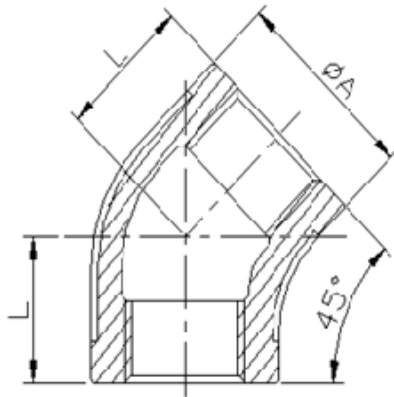

Elbow 45 Equal Banded F/F

inch

SIZE	ϕA	L
1/8"	0.71	0.71
1/4"	0.83	0.67
3/8"	0.98	0.79
1/2"	1.16	0.87
3/4"	1.40	0.98
1"	1.69	1.10
1-1/4"	2.06	1.30
1-1/2"	2.28	1.42
2"	2.83	1.69
2-1/2"	3.43	1.93
3"	3.94	2.17
4"	4.94	2.52

Union Conical Joint F/F

inch

SIZE	L	SW
1/8"	1.14	0.98
1/4"	1.48	1.18
3/8"	1.50	1.38
1/2"	1.65	1.65
3/4"	1.93	1.85
1"	1.89	2.09
1-1/4"	2.32	2.80
1-1/2"	2.56	3.03
2"	2.72	3.62
2-1/2"	3.15	4.41
3"	3.46	4.96
4"	4.25	6.18