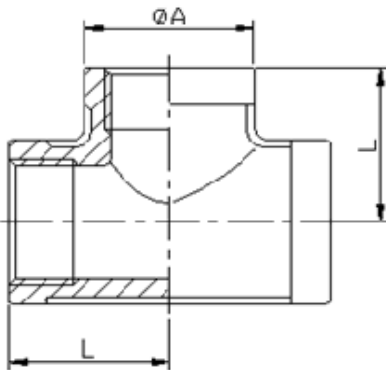

Elbow 90 Equal
Banded F/F

inch

SIZE	φA	L
1/8"	0.67	0.75
1/4"	0.84	0.83
3/8"	0.93	0.84
1/2"	1.14	1.06
3/4"	1.42	1.30
1"	1.69	1.50
1-1/4"	2.05	1.77
1-1/2"	2.30	1.97
2"	2.81	2.24
2-1/2"	3.43	2.74
3"	3.92	3.03
4"	4.96	3.87

Tee Banded

inch

SIZE	φA	L
1/8"	0.67	0.75
1/4"	0.84	0.83
3/8"	0.93	0.93
1/2"	1.18	1.10
3/4"	1.38	1.30
1"	1.69	1.50
1-1/4"	2.05	1.77
1-1/2"	2.30	1.97
2"	2.81	2.28
2-1/2"	3.43	2.76
3"	3.94	3.09
4"	4.92	3.82