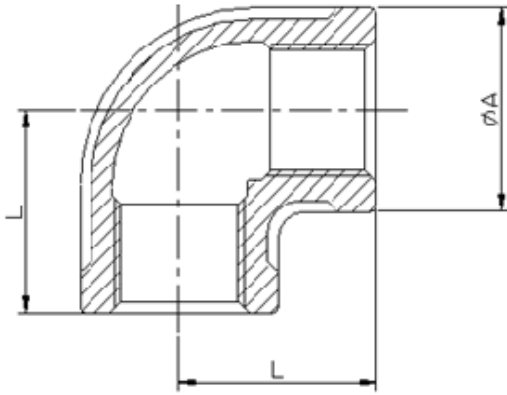

Elbow 90 Equal
Banded F/F

inch

SIZE	φA	L
1/8"	0.67	0.75
1/4"	0.84	0.83
3/8"	0.93	0.84
1/2"	1.14	1.06
3/4"	1.42	1.30
1"	1.69	1.50
1-1/4"	2.05	1.77
1-1/2"	2.30	1.97
2"	2.81	2.24
2-1/2"	3.43	2.74
3"	3.92	3.03
4"	4.96	3.87

Tee Banded

inch

SIZE	φA	L
1/8"	0.67	0.75
1/4"	0.84	0.83
3/8"	0.93	0.93
1/2"	1.18	1.10
3/4"	1.38	1.30
1"	1.69	1.50
1-1/4"	2.05	1.77
1-1/2"	2.30	1.97
2"	2.81	2.28
2-1/2"	3.43	2.76
3"	3.94	3.09
4"	4.92	3.82