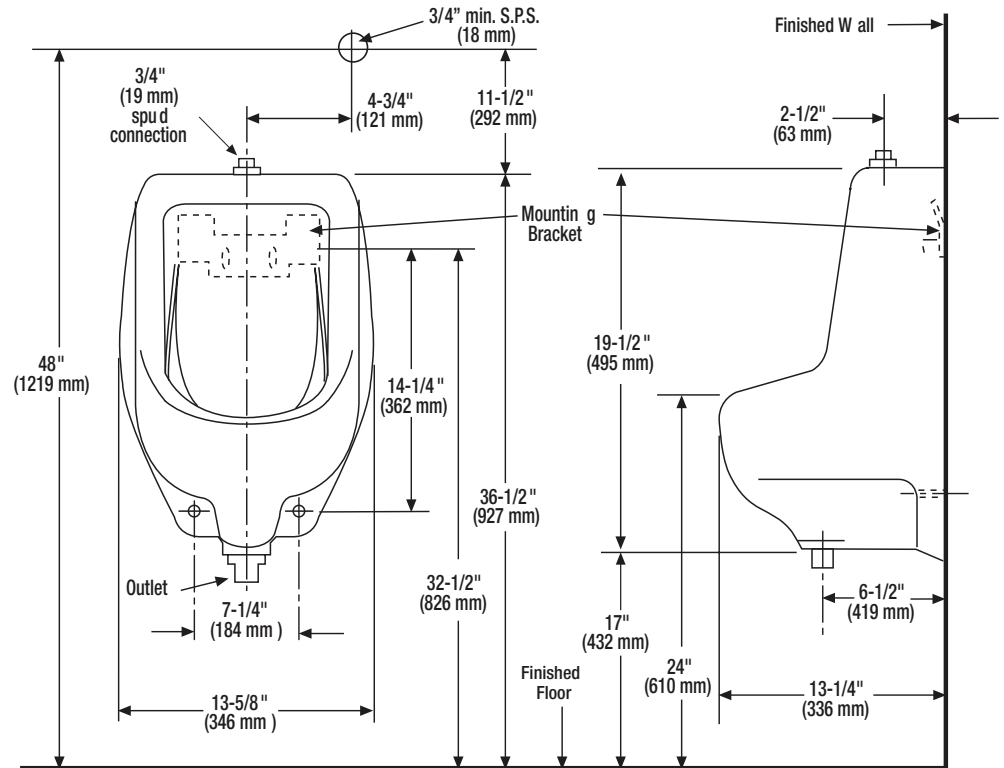

## Features

- Wall-mount, wash-down urinal
- Rim-flushing action
- 0.5 gpf / 1.9 lpf
- 13-5/8" x 19-1/2" x 13-1/4"
- Exposed trap
- The Mansfield® limited lifetime warranty
- Available in White and Standard Colors:  
Biscuit, Bone

## Components

Model #	Description	Codes/Standards
401 HE	Vitreous china wash-down (0.5 gpf/1.9 lpf) urinal. Fitted with 3/4" top spud and 1-1/2" outlet spud. Mounting bracket included. Less flushometer. Specify color.	 

## Specifications

Model #	Description	Codes/Standards
401 HE	Wall-mount, wash-down urinal	 

Specification	Description	Specification	Description
Material	Vitreous China	Rough-in	Wall-mount
Water Usage	0.5 gpf	Shipping Weight	Model 401 - 37 lbs. (16 kg)
Inlet	3/4"	Warranty	Vitreous China - Limited Lifetime
Outlet	1-1/2"		

## Technical Information

All Mansfield® wall-mount urinals are supplied with this exclusive one-piece steel hanger. Easily installed and adjusted, it contains 7 holes for solid mounting against wall. Anchoring screw must be used for correct installation. Standard plumbing practice recommends use of both mounting bracket and anchoring screws. NOTE: For secure installation, wall-mounting hanger should be fastened to solid support wall stud.