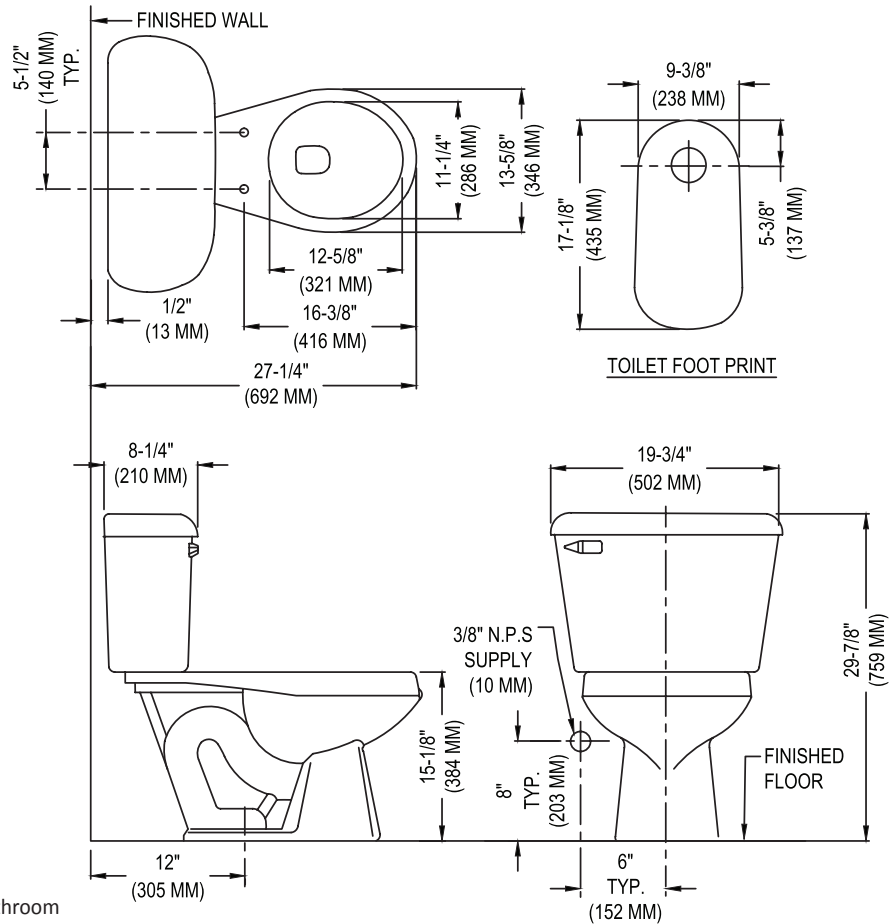

### Round Front, Vitreous China, Two-Piece Toilet

## Specifications

Model #	Description	Codes/Standards
130-160	Round front (1.6 gpf/6.0 lpf) two-piece toilet	

Specification	Description	Specification	Description
Material	Vitreous China	Trap Diameter	2"
Water Pressure Range	20 to 80 PSI	Trap Seal	2-5/8"
Flush System	2" Flush Tower	Rough-in	12" (14" option)
Water Usage	1.6 gpf / 6.0 lpf	Shipping Weight	Model 130 - 46 lbs. (21 kg) Model 160 - 34 lbs. (15 kg)
Water Surface Area	8" X 9"	Warranty	Vitreous China - Limited Lifetime Tank Trim - Limited One Year
MaP Rating	800 grams		

## Technical Information

See our complete line of acrylic and vitreous china bathroom fixtures, plastic tank trim and plumbing products.

These dimensions are nominal and subject to change without notice.