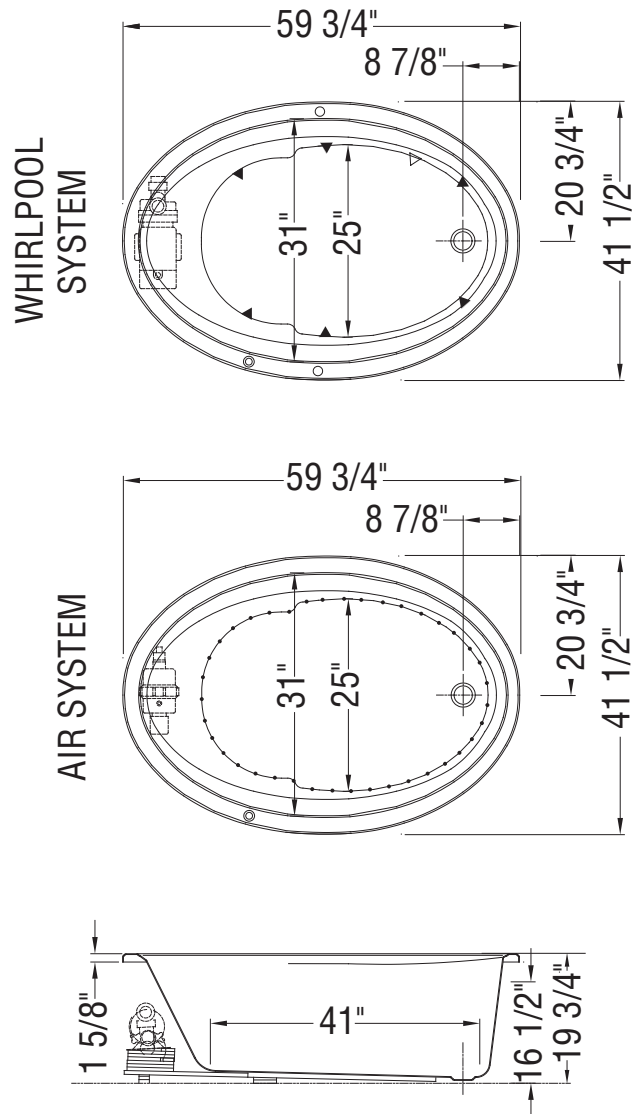

## Twilight

MODEL NUMBER 100021

DIMENSIONS: 60" x 42" x 20" Acrylic

Project : .....

Contractor : .....

MAAX Representative : ..... Tel : .....

Date : .....

Vivez l'expérience  
**MAAX**<sup>®</sup>  
Enjoy the experience

## MAAX SUBMITTAL SPECIFICATIONS

# Twilight

MODEL NUMBER 100021

## TECHNICAL DRAWINGS

- ( ▲ ): Indicates Whirlpool jets positioning
- ( ● ): Indicates airjets positioning
- ( △ ): Indicates suction positioning

All dimensions are approximate. Structure measurements must be verified against the unit to ensure proper fit.