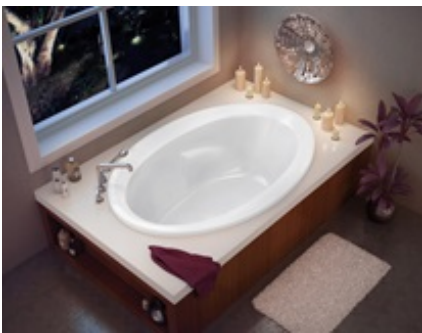

MAAX SUBMITTAL SPECIFICATIONS

Twilight

MODEL NUMBER 100021

DIMENSIONS: 60" x 42" x 20" Acrylic

Project : .....

Contractor : .....

MAAX Representative : ..... Tel : .....

Date : .....

Vivez l'expérience
MAAX®
Enjoy the experience

STANDARD FEATURES

- Oval shape bathtub
- Drop-in installation
- Integrated armrest and textured floor
- End drain
- No apron available

OPTIONS

- One chromotherapy light
- Water heater assembly (factory installed)
- Metal trim kit for whirlpool and combined systems
- Metal trim kit for Air Push Control
- Cable-operated waste and overflow
- Foam pillow with 2 suction pads

UNIQUE FEATURES

- None

SYSTEMS

- MAAX Professional Whirlpool
- Aeroeffect **DOOR**
- Combined Whirlpool/Aeroeffect

SELECTION

Combine with MAAX's complete shower door offering visit www.maax.com

CERTIFICATIONS

Maax products adhere to one or more of the following certifications:

www.maax.com

2017-09-23