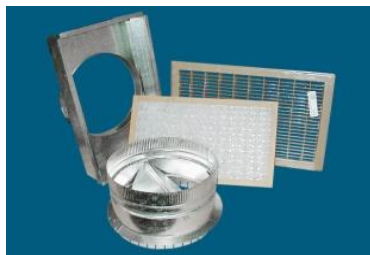

#302PD Positive Damper

Size	P/N
10"	MH-302PD10
12"	MH-302PD12
14"	MH-302PD14

Starters

Size	P/N
10"	MH-S10
12"	MH-S12
14"	MH-S14

Floor Grilles

Size	P/N
12" x 20"	MH-FG1220
14" x 20"	MH-FG1420

Filter Boxes

Description	P/N
12" x 20" x 4" w/12" Collar	MH-FB122012
14" x 20" x 4" w/12" Collar	MH-FB142012
14" x 20" x 4" w/14" Collar	MH-FB142014